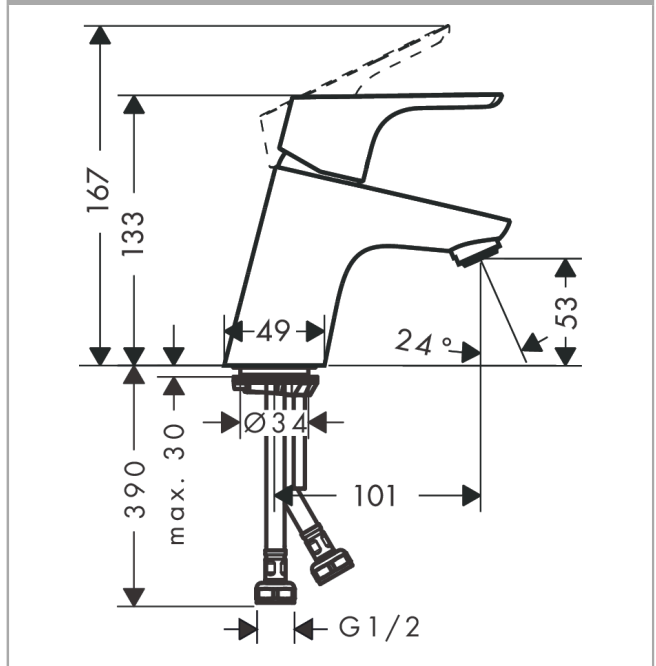

**Decor**

**Single lever basin mixer 70 without waste set**

Finish: **Brushed Black Chrome** Article Number: **31733343**

**Description**

**product features**

- ComfortZone 70
- spout height: 53 mm
- handle variant: lever handle
- spray type: normal spray
- maximum flow rate at 3 bar: 5 l/min
- ceramic cartridge
- temperature limitation adjustable
- suitable for continuous flow water heaters
- connection type: G 1/2 connections
- connection dimension: DN15

**Technology**

**Certificates / Sustainability**

**Product image**

**Scale drawing**

**Flowchart**