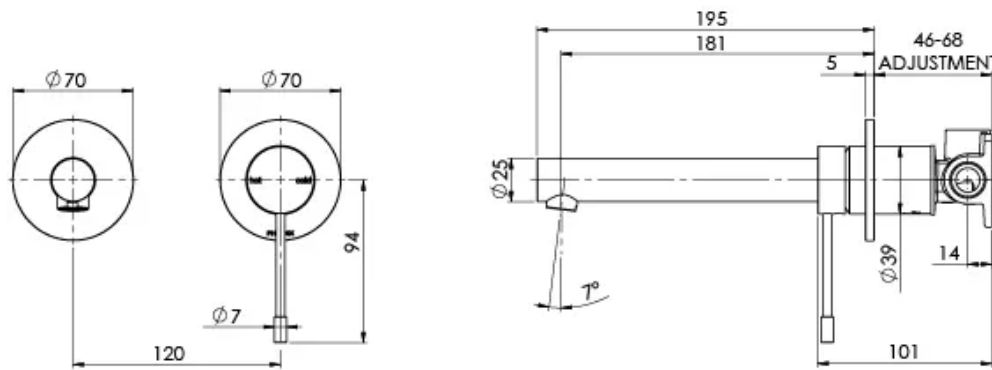

VIVID SLIMLINE SS

VIVID SLIMLINE SS 316 WALL BASIN / BATH MIXER SET 180MM

SPECIFICATIONS

AVAILABLE IN

316-7810-51
Stainless Steel

INFORMATION

Temperature Rating
1 - 75°C

Pressure Rating
150 - 500kPa