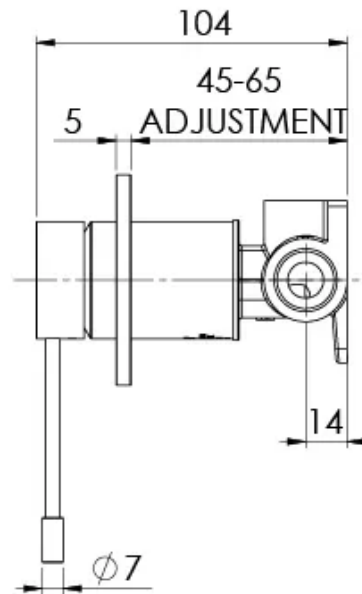

# VIVID SLIMLINE SS

VIVID SLIMLINE SS 316 SHOWER / WALL MIXER

## SPECIFICATIONS

Please visit <https://www.phoenixtapware.com.au/warranty> to view the full warranty

While we aim to ensure the specifications shown are correct at time of printing, Phoenix Tapware reserves the right to make modifications without prior notice. Always use the physical product measurements for mark-ups and roughing-in as the line drawing shown may differ from the actual product over time. All measurements are shown in millimetres. Colours may vary from image shown.