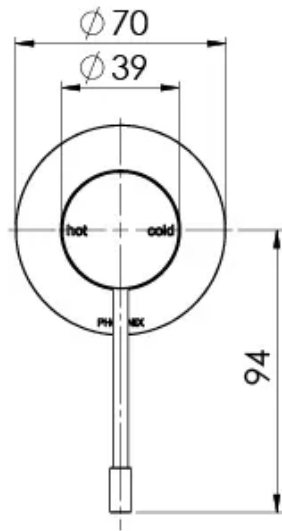

VIVID SLIMLINE SS

VIVID SLIMLINE SS 316 SHOWER / WALL MIXER

SPECIFICATIONS

AVAILABLE IN

316-7800-51
Stainless Steel

INFORMATION

Temperature Rating
1 - 75°C

Pressure Rating
150 - 500kPa

MAINTENANCE AND CARE:

- All surfaces should be cleaned with mild liquid detergent or soap and water.
- Do not use cream cleaners or citrus based cleaning products, as they are abrasive.
- Use of unsuitable cleaning agents may damage the surface.
- Any damage caused in this way will not be covered by warranty.

Please visit <https://www.phoenixtapware.com.au/warranty> to view the full warranty

While we aim to ensure the specifications shown are correct at time of printing, Phoenix Tapware reserves the right to make modifications without prior notice. Always use the physical product measurements for mark-ups and roughing-in as the line drawing shown may differ from the actual product over time. All measurements are shown in millimetres. Colours may vary from image shown.

Ph: +61 3 9780 4200
10/11/2023
phoenixtapware.com.au