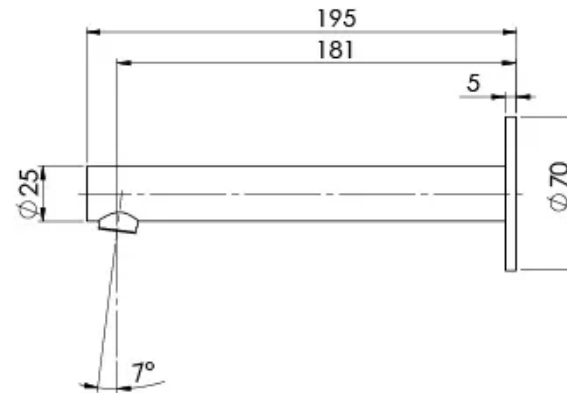

VIVID SLIMLINE SS

VIVID SLIMLINE SS 316 WALL BASIN / BATH OUTLET 180MM

SPECIFICATIONS

AVAILABLE IN

316-7610-51
Stainless Steel

INFORMATION

Temperature Rating
1 - 75°C

Pressure Rating
150 - 500kPa

Please visit <https://www.phoenixtapware.com.au/warranty> to view the full warranty

While we aim to ensure the specifications shown are correct at time of printing, Phoenix Tapware reserves the right to make modifications without prior notice. Always use the physical product measurements for mark-ups and roughing-in as the line drawing shown may differ from the actual product over time. All measurements are shown in millimetres. Colours may vary from image shown.