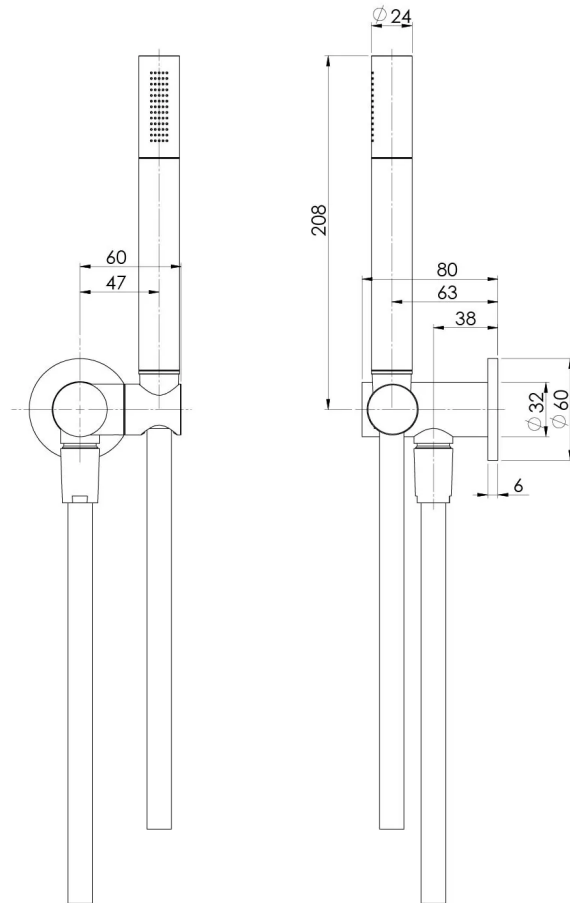

# VIVID SLIMLINE SS

## VIVID SLIMLINE SS 316 MICROPHONE HAND SHOWER

## SPECIFICATIONS

### AVAILABLE IN

316-6710-51  
Stainless Steel