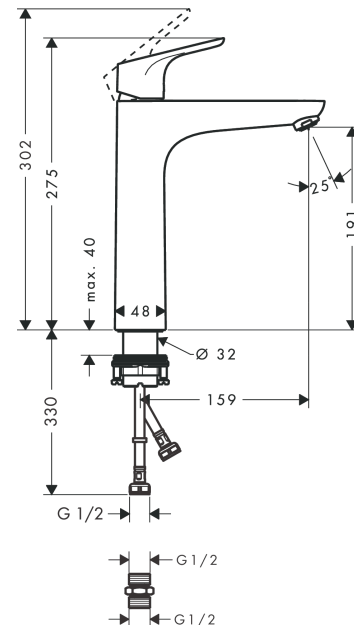

Focus

Single lever basin mixer 190 without waste set

Finish: **Brushed Nickel** Article Number: **31518823**

Description

product features

- ComfortZone 190
- spout height: 191 mm
- handle variant: lever handle
- spray type: normal spray
- maximum flow rate at 3 bar: 5 l/min
- ceramic cartridge
- temperature limitation adjustable
- suitable for continuous flow water heaters
- connection type: G 1/2
- connection dimension: DN15

Technology

Certificates / Sustainability

Product image

Scale drawing

Flowchart