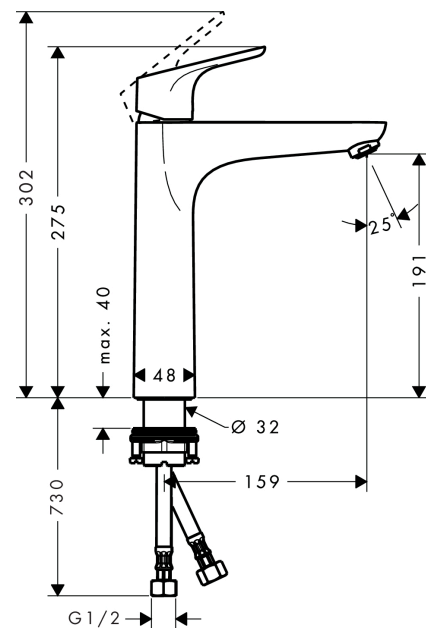

Decor

Single lever basin mixer 190 without waste set

Finish: **Brushed Black Chrome** Article Number: **31518343**

Description

product features

- ComfortZone 190
- spout height: 191 mm
- handle variant: lever handle
- spray type: normal spray
- maximum flow rate at 3 bar: 5 l/min
- ceramic cartridge
- temperature limitation adjustable
- suitable for continuous flow water heaters
- connection type: G 1/2 connections
- connection dimension: DN15

Technology

Certificates / Sustainability

Product image

Scale drawing

Flowchart