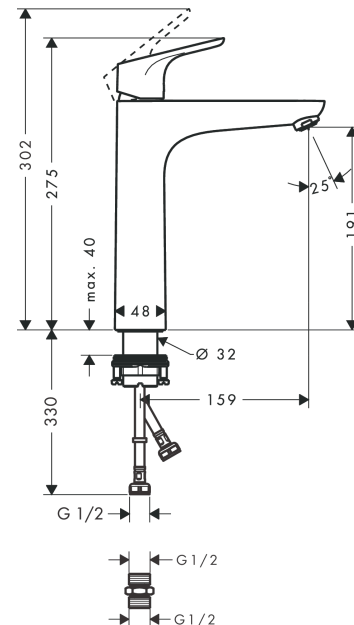

Focus

Single lever basin mixer 190 without waste set

Finish: **Chrome** Article Number: **31518003**

Description

product features

- ComfortZone 190
- spout height: 191 mm
- handle variant: lever handle
- spray type: normal spray
- maximum flow rate at 3 bar: 5 l/min
- ceramic cartridge
- temperature limitation adjustable
- suitable for continuous flow water heaters
- connection type: G 1/2
- connection dimension: DN15

Technology

Certificates / Sustainability

WaterMark

Product image

Scale drawing

Flowchart