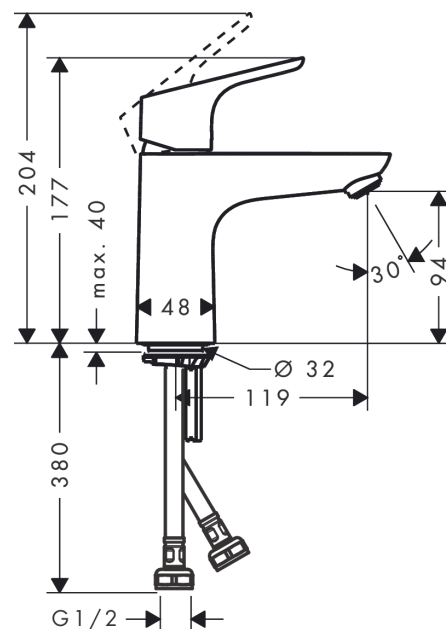

### product features

- ComfortZone 100
- spout height: 94 mm
- handle variant: lever handle
- maximum flow rate at 3 bar: 5 l/min
- ceramic cartridge
- temperature limitation adjustable
- suitable for continuous flow water heaters
- connection type: G 1/2 connections
- connection dimension: DN15

## Scale drawing