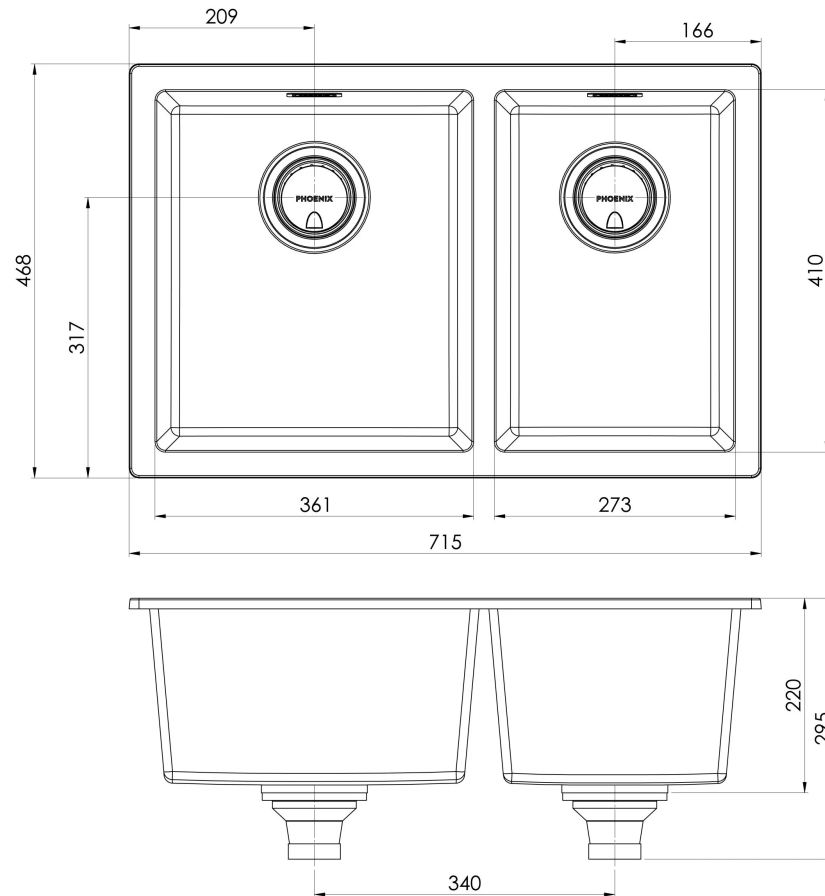

5000 SERIES SINKS

5000 SERIES 1 AND 3/4 LEFT HAND BOWL SINK

SPECIFICATIONS

AVAILABLE IN

312-5202-10
Matte Black

312-5202-80
Matte White

INFORMATION

MAINTENANCE AND CARE:

- All surfaces should be cleaned with mild liquid detergent or soap and water.
- Do not use cream cleaners or citrus based cleaning products, as they are abrasive.
- Use of unsuitable cleaning agents may damage the surface.
- Any damage caused in this way will not be covered by warranty.

Please visit <https://www.phoenixtapware.com.au/warranty> to view the full warranty

While we aim to ensure the specifications shown are correct at time of printing, Phoenix Tapware reserves the right to make modifications without prior notice. Always use the physical product measurements for mark-ups and roughing-in as the line drawing shown may differ from the actual product over time. All measurements are shown in millimetres. Colours may vary from image shown.

Ph: +61 3 9780 4200
24/07/2023
phoenixtapware.com.au