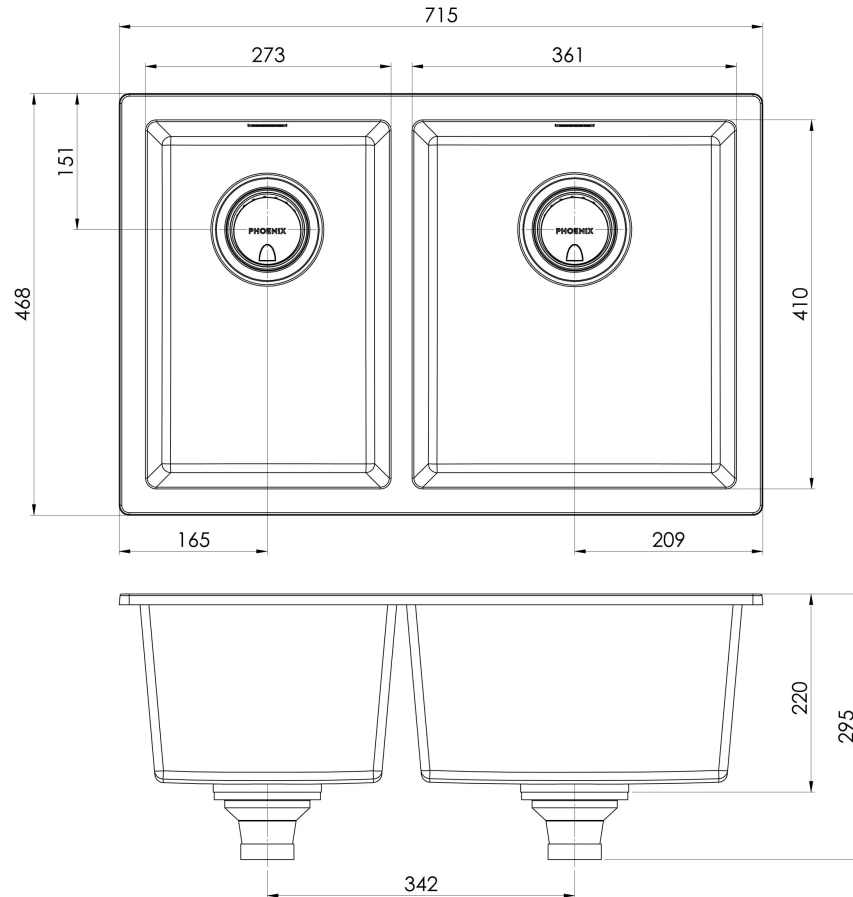

5000 SERIES SINKS

5000 SERIES 1 AND 3/4 RIGHT HAND BOWL SINK

SPECIFICATIONS

AVAILABLE IN

312-5102-10
Matte Black

312-5102-80
Matte White

INFORMATION

MAINTENANCE AND CARE:

- All surfaces should be cleaned with mild liquid detergent or soap and water.
- Do not use cream cleaners or citrus based cleaning products, as they are abrasive.
- Use of unsuitable cleaning agents may damage the surface.
- Any damage caused in this way will not be covered by warranty.

Please visit <https://www.phoenixtapware.com.au/warranty> to view the full warranty

While we aim to ensure the specifications shown are correct at time of printing, Phoenix Tapware reserves the right to make modifications without prior notice. Always use the physical product measurements for mark-ups and roughing-in as the line drawing shown may differ from the actual product over time. All measurements are shown in millimetres. Colours may vary from image shown.

Ph: +61 3 9780 4200
24/07/2023
phoenixtapware.com.au