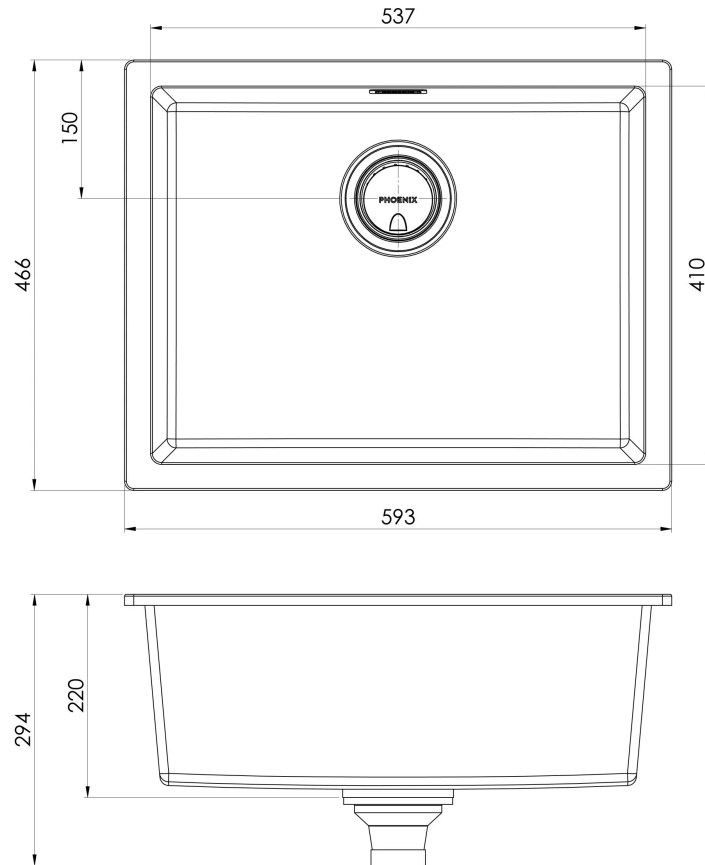

5000 SERIES SINKS

5000 SERIES LARGE SINGLE BOWL SINK

SPECIFICATIONS

AVAILABLE IN

312-1002-10
Matte Black

312-1002-80
Matte White

INFORMATION

MAINTENANCE AND CARE:

Please visit <https://www.phoenixtapware.com.au/warranty> to view the full warranty

While we aim to ensure the specifications shown are correct at time of printing, Phoenix Tapware reserves the right to make modifications without prior notice. Always use the physical product measurements for mark-ups and roughing-in as the line drawing shown may differ from the actual product over time. All measurements are shown in millimetres. Colours may vary from image shown.