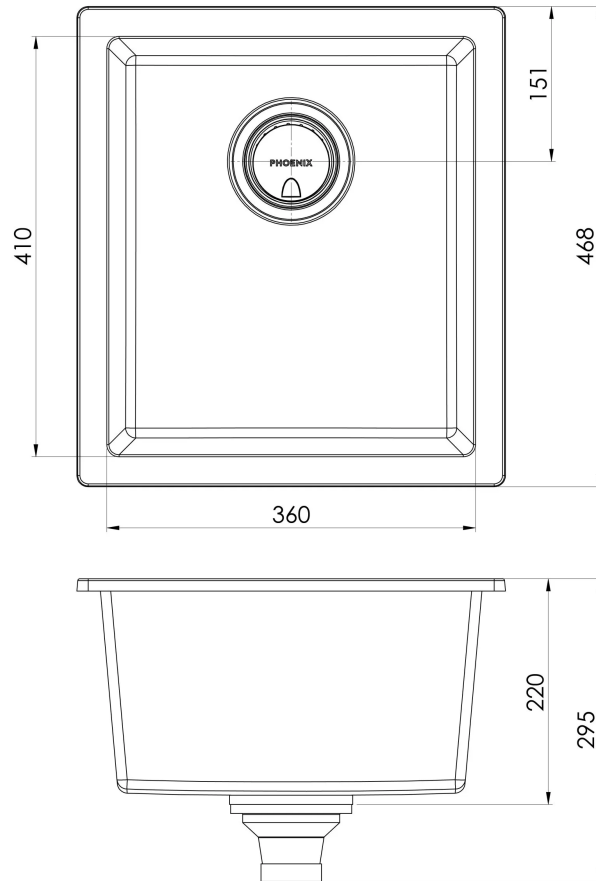

5000 SERIES SINKS

5000 SERIES SINGLE BOWL SINK

SPECIFICATIONS

AVAILABLE IN

312-0002-10
Matte Black

312-0002-80
Matte White

INFORMATION

MAINTENANCE AND CARE:

Please visit <https://www.phoenixtapware.com.au/warranty> to view the full warranty

While we aim to ensure the specifications shown are correct at time of printing, Phoenix Tapware reserves the right to make modifications without prior notice. Always use the physical product measurements for mark-ups and roughing-in as the line drawing shown may differ from the actual product over time. All measurements are shown in millimetres. Colours may vary from image shown.