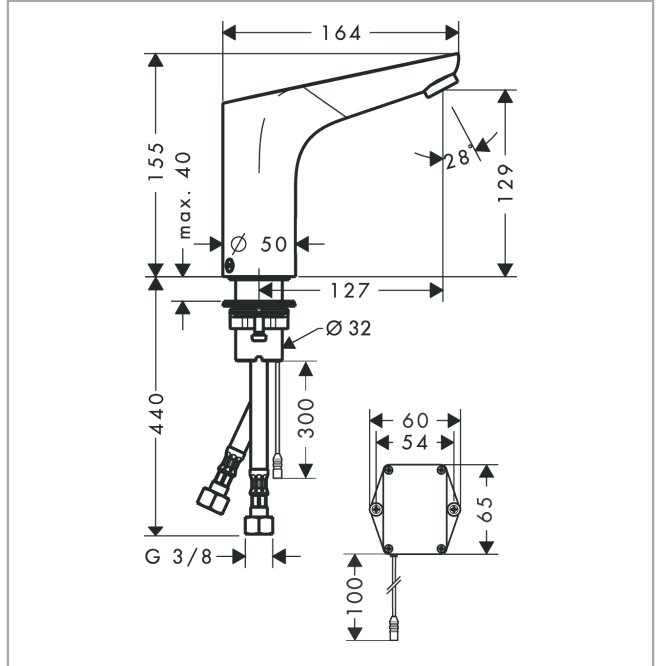

Focus

Electronic basin mixer with temperature pre-adjustment mains connection 230 V

Finish: **Chrome** Article Number: **31174000**

Description

product features

- ComfortZone 130
- projection: 127 mm
- spray type: normal spray
- maximum flow rate at 3 bar: 5 l/min
- temperature limitation adjustable
- temperature pre-adjustable
- non-return valve
- suitable for continuous flow water heaters
- infrared sensor technology
- automatic environmental adjustment of infrared sensor
- adjustable optical range of infrared sensor (2 settings)
- 230 V / 50 Hz mains connection
- running time: 10 s
- hygiene rinse activatable (automatic water flow)
- frequency of hygiene rinse: 24 h
- flushing time hygiene rinse: 10 s
- permanent rinse activatable (single water flow for 180 seconds, suitable for thermal disinfection)
- cleaning mode: manual water stop for washbasin cleaning
- connection dimension: DN15
- TÜV certified
- dirt filters in the connection hoses
- EU taxonomy: max. 6 l/min - Substantial Contribution (SC) possible

Technology

Certificates / Sustainability

Focus

Electronic basin mixer with temperature pre-adjustment mains connection 230 V

Finish: **Chrome** Article Number: **31174000**

Product image

Scale drawing

Flowchart