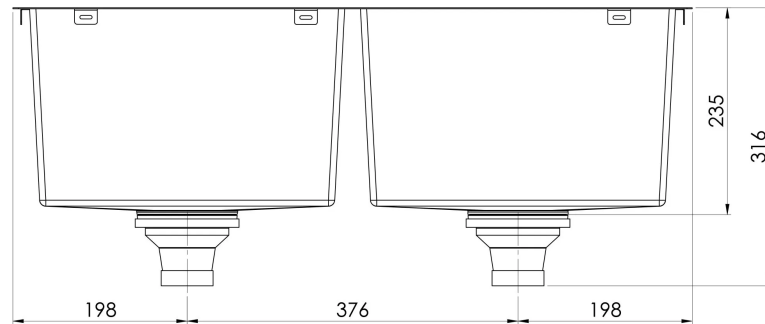

4000 SERIES SINKS

4000 SERIES DOUBLE BOWL SINK

SPECIFICATIONS

AVAILABLE IN

310-2002-51
Stainless Steel

INFORMATION

MAINTENANCE AND CARE:

- All surfaces should be cleaned with mild liquid detergent or soap and water.
- Do not use cream cleaners or citrus based cleaning products, as they are abrasive.
- Use of unsuitable cleaning agents may damage the surface.
- Any damage caused in this way will not be covered by warranty.

Please visit <https://www.phoenixtapware.com.au/warranty> to view the full warranty

While we aim to ensure the specifications shown are correct at time of printing, Phoenix Tapware reserves the right to make modifications without prior notice. Always use the physical product measurements for mark-ups and roughing-in as the line drawing shown may differ from the actual product over time. All measurements are shown in millimetres. Colours may vary from image shown.

Ph: +61 3 9780 4200
20/07/2023
phoenixtapware.com.au