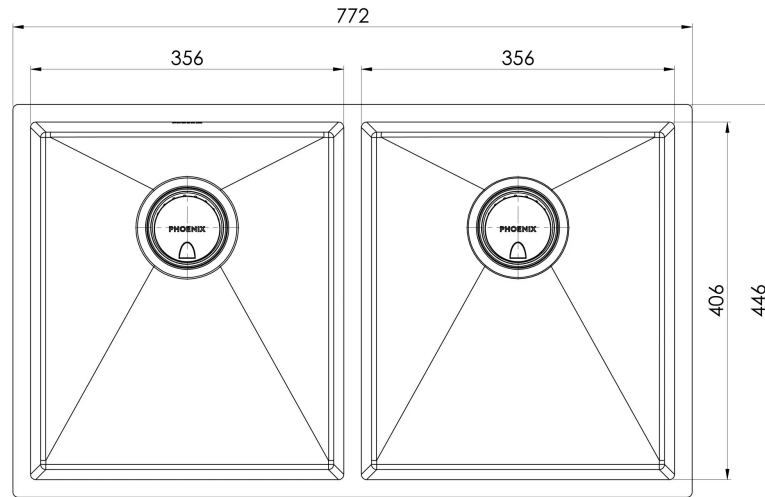

4000 SERIES SINKS

4000 SERIES DOUBLE BOWL SINK

SPECIFICATIONS

AVAILABLE IN

310-2002-51
Stainless Steel

INFORMATION

MAINTENANCE AND CARE:

- All surfaces should be cleaned with mild liquid detergent or soap and water.
- Do not use cream cleaners or citrus based cleaning products, as they are abrasive.
- Use of unsuitable cleaning agents may damage the surface.
- Any damage caused in this way will not be covered by warranty.

Please visit <https://www.phoenixtapware.com.au/warranty> to view the full warranty

While we aim to ensure the specifications shown are correct at time of printing, Phoenix Tapware reserves the right to make modifications without prior notice. Always use the physical product measurements for mark-ups and roughing-in as the line drawing shown may differ from the actual product over time. All measurements are shown in millimetres. Colours may vary from image shown.

Ph: +61 3 9780 4200
20/07/2023
phoenixtapware.com.au