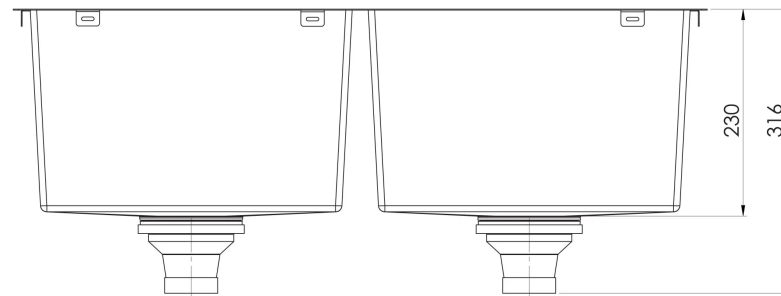

4000 SERIES SINKS

4000 SERIES DOUBLE BOWL SINK

SPECIFICATIONS

AVAILABLE IN

310-2002-51
Stainless Steel

310-2002-16
Brushed Black

INFORMATION

MAINTENANCE AND CARE:

Please visit <https://www.phoenixtapware.com.au/warranty> to view the full warranty

33 Litre Capacity Each Bowl

While we aim to ensure the specifications shown are correct at time of printing, Phoenix Tapware reserves the right to make modifications without prior notice. Always use the physical product measurements for mark-ups and roughing-in as the line drawing shown may differ from the actual product over time. All measurements are shown in millimetres. Colours may vary from image shown.