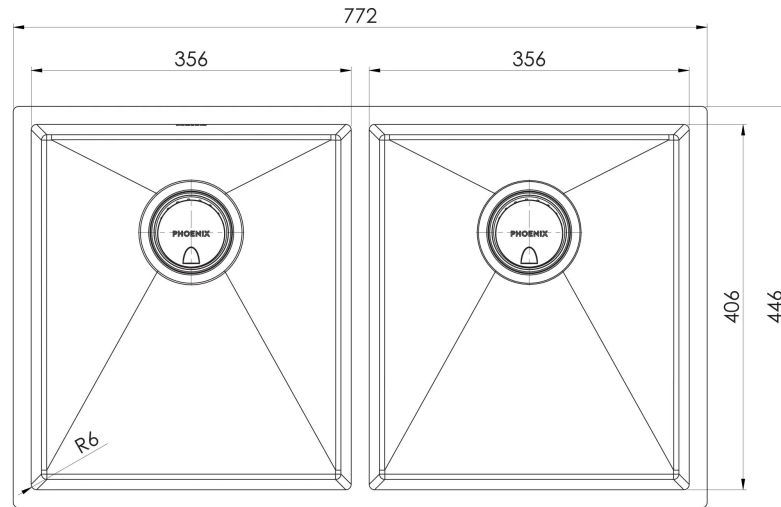

4000 SERIES SINKS

4000 SERIES DOUBLE BOWL SINK

SPECIFICATIONS

AVAILABLE IN

310-2002-51
Stainless Steel

310-2002-16
Brushed Black

INFORMATION

MAINTENANCE AND CARE:

Please visit <https://www.phoenixtapware.com.au/warranty> to view the full warranty

33 Litre Capacity Each Bowl

While we aim to ensure the specifications shown are correct at time of printing, Phoenix Tapware reserves the right to make modifications without prior notice. Always use the physical product measurements for mark-ups and roughing-in as the line drawing shown may differ from the actual product over time. All measurements are shown in millimetres. Colours may vary from image shown.