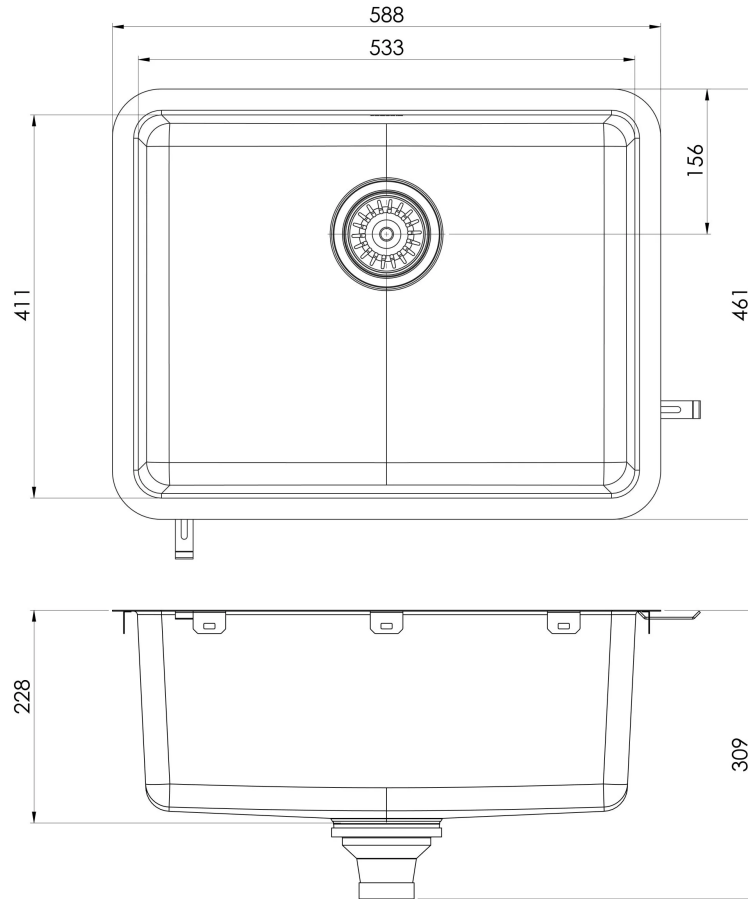

2000 SERIES SINKS

2000 SERIES LARGE SINGLE BOWL SINK

SPECIFICATIONS

AVAILABLE IN

303-1002-51
Stainless Steel

INFORMATION

MAINTENANCE AND CARE:

- All surfaces should be cleaned with mild liquid detergent or soap and water.
- Do not use cream cleaners or citrus based cleaning products, as they are abrasive.
- Use of unsuitable cleaning agents may damage the surface.
- Any damage caused in this way will not be covered by warranty.

Please visit <https://www.phoenixtapware.com.au/warranty> to view the full warranty

While we aim to ensure the specifications shown are correct at time of printing, Phoenix Tapware reserves the right to make modifications without prior notice. Always use the physical product measurements for mark-ups and roughing-in as the line drawing shown may differ from the actual product over time. All measurements are shown in millimetres. Colours may vary from image shown.

Ph: +61 3 9780 4200
25/07/2023
phoenixtapware.com.au