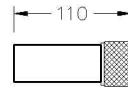

## YOKATO HEATED SOLO RAIL

3.2606.00.1.XX

### PRODUCT DIMENSIONS:

Front view

Side view:

Top view: