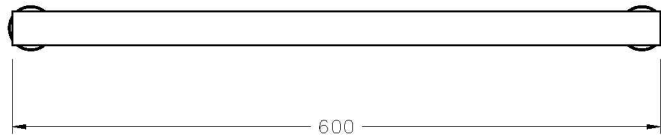

## YOKATO HEATED SOLO RAIL

3.2606.00.1.XX

### PRODUCT DIMENSIONS:

Front view

Side view:

Top view: