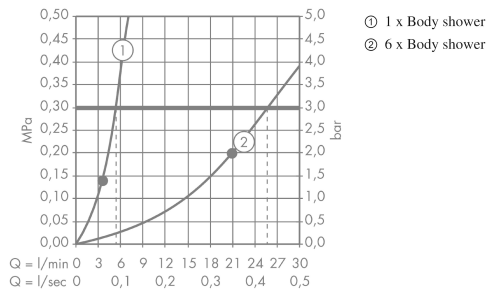

Bodyvette

Body shower 1jet stop

Finish: **Chrome** Article Number: **28467000**

Description

product features

- shower head size: 60 mm
- spray type: Rain
- spray disc surface: grey
- side shower angle adjustable
- rosette: circular
- maximum flow rate at 3 bar: 25,5 l/min
- flow rate Rain spray (at 3 bar): 6 l/min
- minimum flow pressure: 1 bar
- operating pressure: min. 1.5 bar/max. 6 bar
- connection thread: G 1/2
- suitable for continous flow water heaters
- connection dimension: DN15
- material: metal

Technology

Certificates / Sustainability

Product image

Scale drawing

Bodyvette

Body shower 1jet stop

Finish: **Chrome** Article Number: **28467000**

Flowchart

The consumption was measured in combination with the appropriate fittings (thermostat/mixer/ in-wall valve) to reflect actual application in practice.