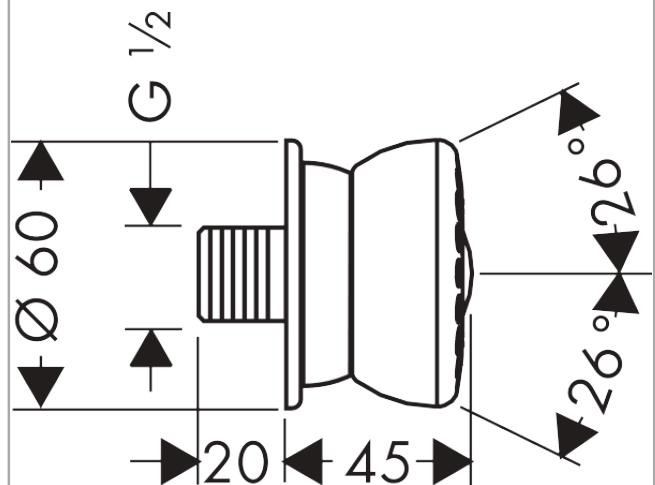

Bodyvette

Body shower 1jet stop

Finish: **Chrome** Article Number: **28467000**

Description

product features

- shower head size: 60 mm
- spray type: Rain
- spray disc surface: grey
- side shower angle adjustable
- rosette: circular
- maximum flow rate at 3 bar: 25,5 l/min
- flow rate Rain spray (at 3 bar): 6 l/min
- minimum flow pressure: 1 bar
- operating pressure: min. 1.5 bar/max. 6 bar
- connection thread: G 1/2
- suitable for continous flow water heaters
- connection dimension: DN15
- material: metal

Technology

Certificates / Sustainability

Product image

Scale drawing

Bodyvette

Body shower 1jet stop

Finish: **Chrome** Article Number: **28467000**

Flowchart

The consumption was measured in combination with the appropriate fittings (thermostat/mixer/ in-wall valve) to reflect actual application in practice.