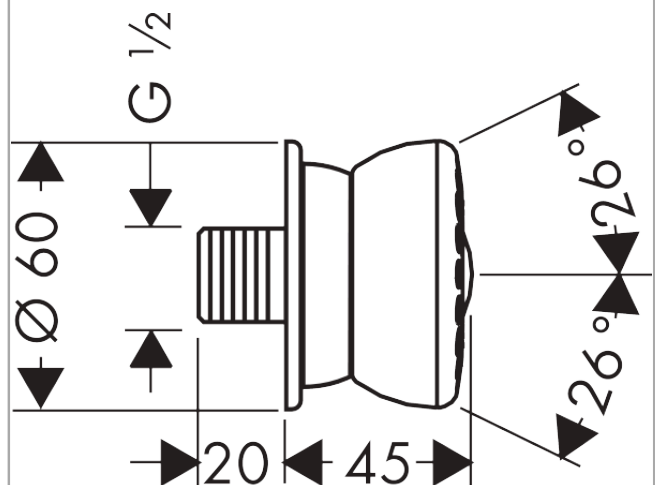

Bodyvette

Body shower 1jet

Finish: **Chrome** Article Number: **28466000**

Description

product features

- shower head size: 60 mm
- spray type: Rain
- spray disc surface: grey
- side shower angle adjustable
- rosette: circular
- maximum flow rate at 3 bar: 5 l/min
- flow rate Rain spray (at 3 bar): 5 l/min
- minimum flow pressure: 1 bar
- operating pressure: min. 1.5 bar/max. 6 bar
- connection thread: G 1/2
- suitable for continuous flow water heaters
- connection dimension: DN15
- material: metal
- EU taxonomy: max. 6 l/min - Substantial Contribution (SC) possible

Technology

Product image

Scale drawing

Bodyvette
Body shower 1jet

Finish: **Chrome** Article Number: **28466000**

Flowchart

The consumption was measured in combination with the appropriate fittings (thermostat/mixer/in-wall valve) to reflect actual application in practice.