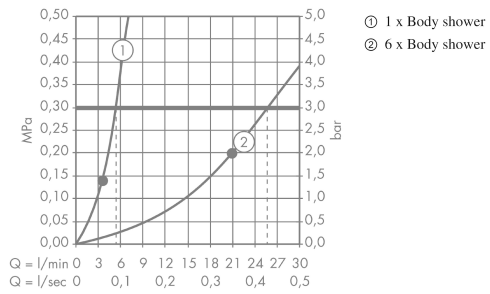

Bodyvette

Body shower 1jet

Finish: **Chrome** Article Number: **28466000**

Description

product features

- shower head size: 60 mm
- spray type: Rain
- spray disc surface: grey
- side shower angle adjustable
- rosette: circular
- maximum flow rate at 3 bar: 5 l/min
- flow rate Rain spray (at 3 bar): 5 l/min
- minimum flow pressure: 1 bar
- operating pressure: min. 1.5 bar/max. 6 bar
- connection thread: G 1/2
- suitable for continuous flow water heaters
- connection dimension: DN15
- material: metal
- EU taxonomy: max. 6 l/min - Substantial Contribution (SC) possible

Technology

Product image

Scale drawing

Bodyvette
Body shower 1jet

Finish: **Chrome** Article Number: **28466000**

Flowchart

The consumption was measured in combination with the appropriate fittings (thermostat/mixer/in-wall valve) to reflect actual application in practice.