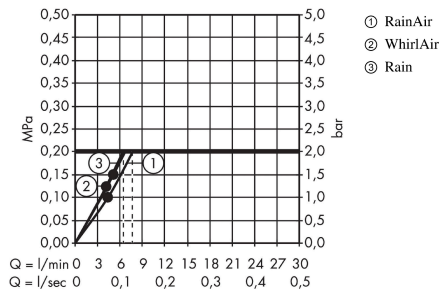

Raindance Select S
Shower set 120 3jet EcoSmart 9 l/min with shower bar 90 cm and shelf
 Finish: **Chrome** Article Number: **27649000**

Description

product features

- consists of: hand shower, shower bar, shower hose, slider, shelf
- shower head size: 125 mm
- spray type: Rain, RainAir, Whirl
- convenient spray selection via Select button
- shelf made of safety glass
- surface shelf: chrome
- 90° position adjustable hand shower holder, pivots left and right, up and down
- maximum flow rate at 3 bar: 8,5 l/min
- minimum flow pressure: 1,5 bar
- operating pressure: min. 1.5 bar/max. 6 bar
- wall mounting: screw fastening
- wall supports made of plastic
- wall bar type: flat aluminium profile with safety glass finish
- surface shower bar: chrome
- profile pipe: square
- bar width: 41 mm
- drilling distance 915 mm
- pivot connector prevents hose from tangling

Technology

Certificates / Sustainability

Product image

Scale drawing

Raindance Select S

Shower set 120 3jet EcoSmart 9 l/min with shower bar 90 cm and shelf

Finish: **Chrome** Article Number: **27649000**

Flowchart

The consumption was measured in combination with the appropriate fittings (thermostat/mixer/in-wall valve) to reflect actual application in practice.

The consumption was measured in combination with the appropriate fittings (thermostat/mixer/in-wall valve) to reflect actual application in practice.