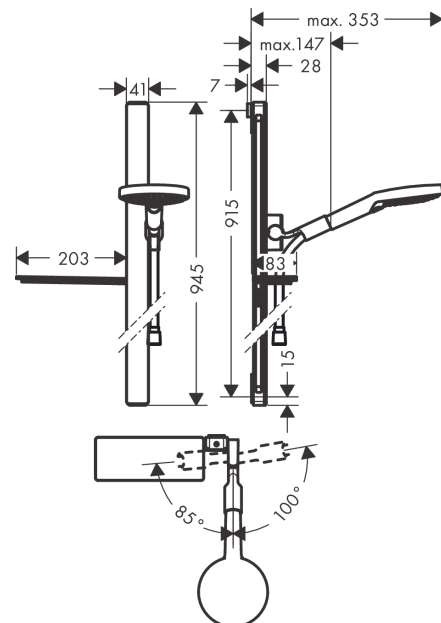

Raindance Select S
Shower set 120 3jet EcoSmart 9 l/min with shower bar 90 cm and shelf
 Finish: **Chrome** Article Number: **27649000**

Description

product features

- consists of: hand shower, shower bar, shower hose, slider, shelf
- shower head size: 125 mm
- spray type: Rain, RainAir, Whirl
- convenient spray selection via Select button
- shelf made of safety glass
- surface shelf: chrome
- 90° position adjustable hand shower holder, pivots left and right, up and down
- maximum flow rate at 3 bar: 8,5 l/min
- minimum flow pressure: 1,5 bar
- operating pressure: min. 1.5 bar/max. 6 bar
- wall mounting: screw fastening
- wall supports made of plastic
- wall bar type: flat aluminium profile with safety glass finish
- surface shower bar: chrome
- profile pipe: square
- bar width: 41 mm
- drilling distance 915 mm
- pivot connector prevents hose from tangling

Technology

Certificates / Sustainability

Product image

Scale drawing

Raindance Select S

Shower set 120 3jet EcoSmart 9 l/min with shower bar 90 cm and shelf

Finish: **Chrome** Article Number: **27649000**

Flowchart

The consumption was measured in combination with the appropriate fittings (thermostat/mixer/in-wall valve) to reflect actual application in practice.

The consumption was measured in combination with the appropriate fittings (thermostat/mixer/in-wall valve) to reflect actual application in practice.

Raindance Select S
Shower set 120 3jet EcoSmart 9 l/min with shower bar 90 cm and shelf
 Finish: **Chrome** Article Number: **27649000**

Installation examples