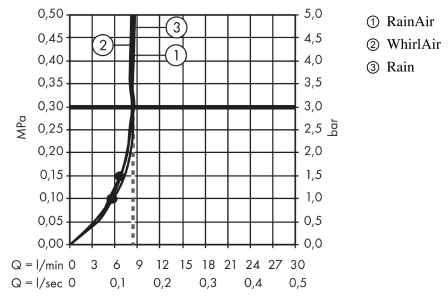

Raindance Select S
Shower set 120 3jet EcoSmart 9 l/min with shower bar 90 cm and shelf
 Finish: **Chrome** Article Number: **27649000**

Description

product features

- consists of: hand shower, shower bar, shower hose, slider, shelf
- shower head size: 125 mm
- spray type: Rain, RainAir, Whirl
- convenient spray selection via Select button
- shelf made of safety glass
- surface shelf: chrome
- 90° position adjustable hand shower holder, pivots left and right, up and down
- maximum flow rate at 3 bar: 8,5 l/min
- minimum flow pressure: 1,5 bar
- operating pressure: min. 1.5 bar/max. 6 bar
- wall mounting: screw fastening
- wall supports made of plastic
- wall bar type: flat aluminium profile with safety glass finish
- surface shower bar: chrome
- profile pipe: square
- bar width: 41 mm
- drilling distance 915 mm
- pivot connector prevents hose from tangling

Technology

Certificates / Sustainability

Product image

Scale drawing

Raindance Select S

Shower set 120 3jet EcoSmart 9 l/min with shower bar 90 cm and shelf

Finish: **Chrome** Article Number: **27649000**

Flowchart

The consumption was measured in combination with the appropriate fittings (thermostat/mixer/in-wall valve) to reflect actual application in practice.

The consumption was measured in combination with the appropriate fittings (thermostat/mixer/in-wall valve) to reflect actual application in practice.