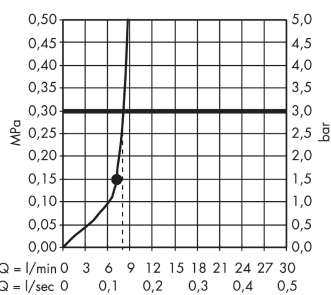

Flowchart

The consumption was measured in combination with the appropriate fittings (thermostat/mixer/ in-wall valve) to reflect actual application in practice.