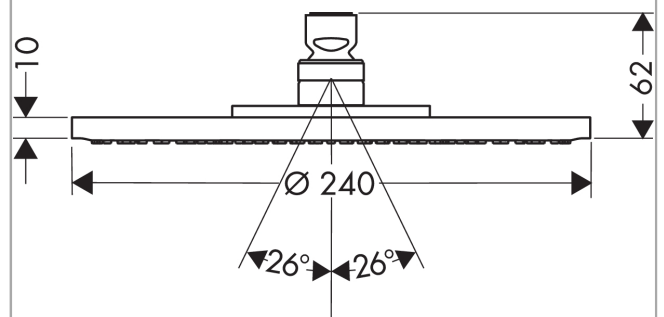

Raindance

Overhead shower 240 1jet

Finish: **Chrome** Article Number: **27461003**

Description

product features

- shower head size: 240 mm
- spray type: RainAir XL
- maximum flow rate at 3 bar: 9 l/min
- flow rate RainAir spray (at 3 bar): 9 l/min
- installation: ceiling or wall
- connection dimension: DN15
- suitable for continuous flow water heaters

Technology

Certificates / Sustainability

Product image

Scale drawing