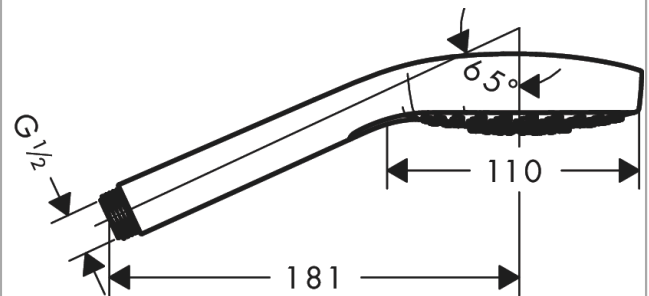

Croma E

Hand shower 110 1jet EcoSmart 9 l/min

Finish: **White/Chrome** Article Number: **26815400**

Description

product features

- shower head size: 110 mm
- spray type: Rain
- spray disc surface: easy cleanable plastic spray disc, white
- maximum flow rate at 3 bar: 9 l/min
- minimum flow pressure: 1 bar
- with internal water conduction
- rinseable screen seal
- connection thread G 1/2
- suitable for continuous flow water heaters

Technology

Certificates / Sustainability

WaterMark

Product image

Scale drawing

Flowchart

The consumption was measured in combination with the appropriate fittings (thermostat/mixer/ in-wall valve) to reflect actual application in practice.