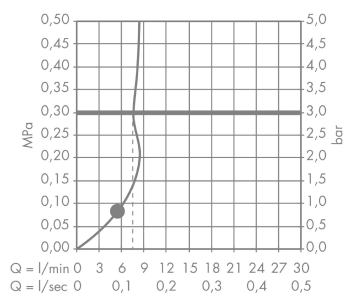

Croma E

Hand shower 110 1jet EcoSmart 9 l/min

Finish: **White/Chrome** Article Number: **26815400**

Description

product features

- shower head size: 110 mm
- spray type: Rain
- spray disc surface: easy cleanable plastic spray disc, white
- maximum flow rate at 3 bar: 9 l/min
- minimum flow pressure: 1 bar
- with internal water conduction
- rinseable screen seal
- connection thread G 1/2
- suitable for continuous flow water heaters

Technology

Certificates / Sustainability

WaterMark

Product image

Scale drawing

Flowchart

The consumption was measured in combination with the appropriate fittings (thermostat/mixer/ in-wall valve) to reflect actual application in practice.