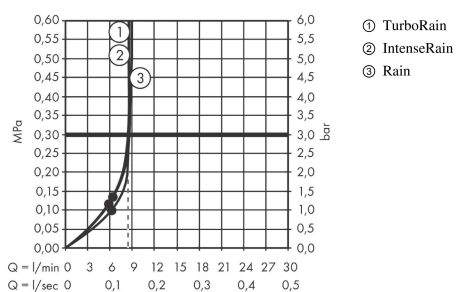

Croma Select E
Hand shower 110 Vario EcoSmart 9 l/min
 Finish: **White/Chrome** Article Number: **26813400**

Description

product features

- shower head size: 110 mm
- spray type: Rain, TurboRain, IntenseRain
- convenient spray selection via Select button
- spray disc surface: easy cleanable plastic spray disc, white
- maximum flow rate at 3 bar: 9 l/min
- minimum flow pressure: 1,4 bar
- with internal water conduction
- rinseable screen seal
- connection thread G ½
- suitable for continuous flow water heaters

Technology

Certificates / Sustainability

Product image

Scale drawing

Flowchart

The consumption was measured in combination with the appropriate fittings (thermostat/mixer/ in-wall valve) to reflect actual application in practice.