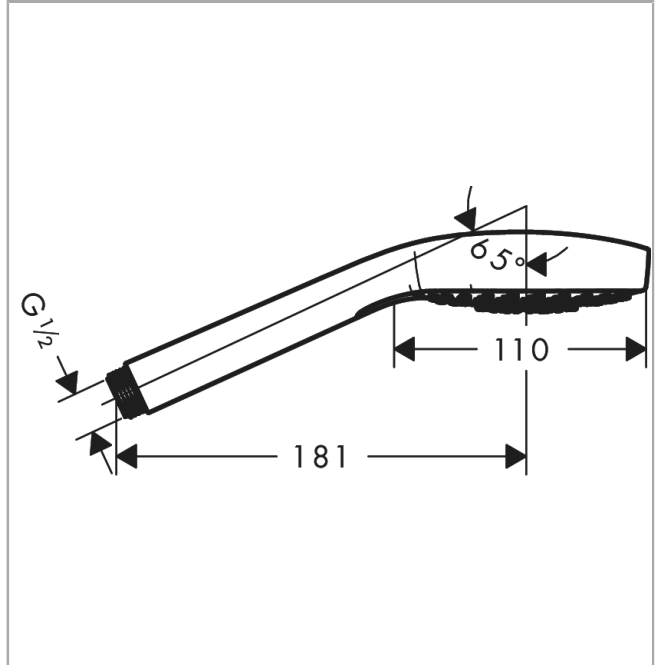

Croma Select E
Hand shower 110 Vario EcoSmart 9 l/min
 Finish: **White/Chrome** Article Number: **26813400**

Description

product features

- shower head size: 110 mm
- spray type: Rain, TurboRain, IntenseRain
- convenient spray selection via Select button
- spray disc surface: easy cleanable plastic spray disc, white
- maximum flow rate at 3 bar: 9 l/min
- minimum flow pressure: 1,4 bar
- with internal water conduction
- rinseable screen seal
- connection thread G ½
- suitable for continuous flow water heaters

Technology

Certificates / Sustainability

Product image

Scale drawing

Flowchart

The consumption was measured in combination with the appropriate fittings (thermostat/mixer/ in-wall valve) to reflect actual application in practice.