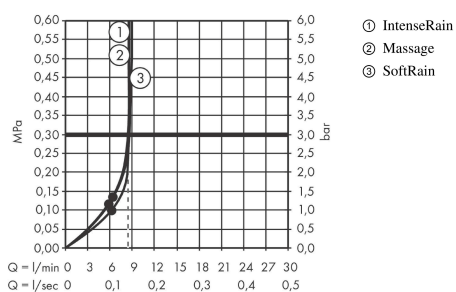

Croma Select E
Hand shower 110 Multi EcoSmart 9 l/min
 Finish: **White/Chrome** Article Number: **26811400**

Description

product features

- shower head size: 110 mm
- spray type: SoftRain, IntenseRain, Massage spray
- convenient spray selection via Select button
- spray disc surface: easy cleanable plastic spray disc, white
- maximum flow rate at 3 bar: 9 l/min
- minimum flow pressure: 1,4 bar
- with internal water conduction
- rinseable screen seal
- connection thread G 1/2
- suitable for continuous flow water heaters

Technology

Certificates / Sustainability

Product image

Scale drawing

Flowchart

The consumption was measured in combination with the appropriate fittings (thermostat/mixer/in-wall valve) to reflect actual application in practice.