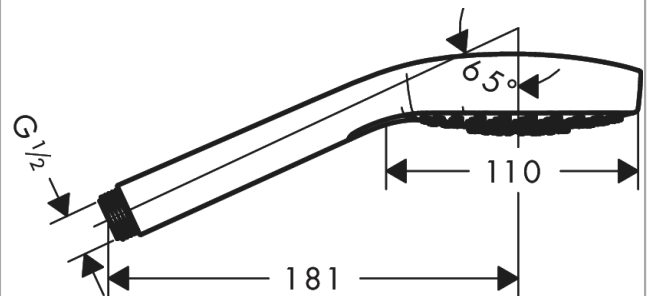

Croma Select E
Hand shower 110 Multi EcoSmart 9 l/min
 Finish: **White/Chrome** Article Number: **26811400**

Description

product features

- shower head size: 110 mm
- spray type: SoftRain, IntenseRain, Massage spray
- convenient spray selection via Select button
- spray disc surface: easy cleanable plastic spray disc, white
- maximum flow rate at 3 bar: 9 l/min
- minimum flow pressure: 1,4 bar
- with internal water conduction
- rinseable screen seal
- connection thread G 1/2
- suitable for continuous flow water heaters

Technology

Certificates / Sustainability

Product image

Scale drawing

Flowchart

The consumption was measured in combination with the appropriate fittings (thermostat/mixer/in-wall valve) to reflect actual application in practice.