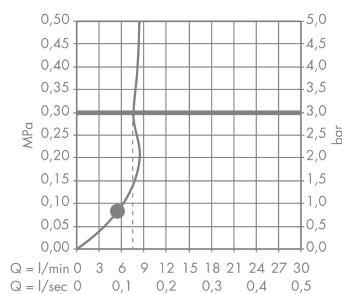

Croma S

Hand shower 110 1jet EcoSmart 9 l/min

Finish: **White/Chrome** Article Number: **26805400**

Description

product features

- shower head size: 110 mm
- spray type: Rain
- spray disc surface: easy cleanable plastic spray disc, white
- maximum flow rate at 3 bar: 9 l/min
- minimum flow pressure: 1 bar
- with internal water conduction
- rinseable screen seal
- connection thread G 1/2
- suitable for continuous flow water heaters

Technology

Certificates / Sustainability

Product image

Scale drawing

Flowchart

The consumption was measured in combination with the appropriate fittings (thermostat/mixer/ in-wall valve) to reflect actual application in practice.