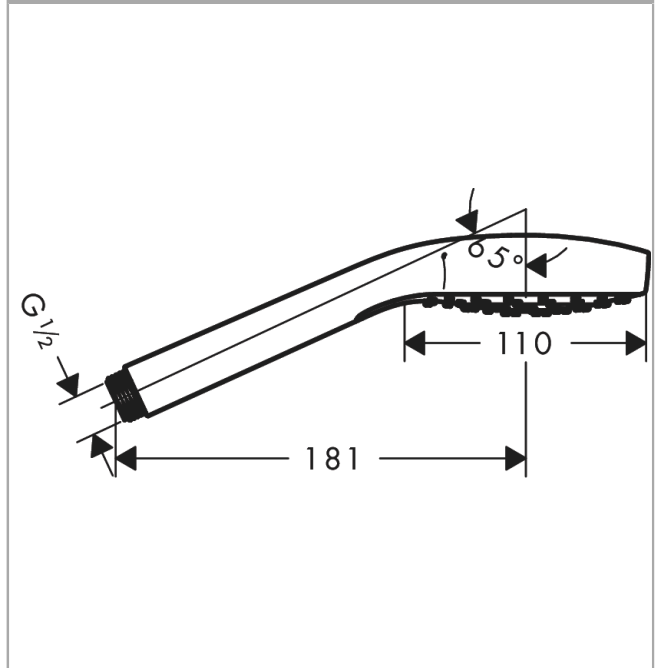

Croma S

Hand shower 110 1jet EcoSmart 9 l/min

Finish: **White/Chrome** Article Number: **26805400**

Description

product features

- shower head size: 110 mm
- spray type: Rain
- spray disc surface: easy cleanable plastic spray disc, white
- maximum flow rate at 3 bar: 9 l/min
- minimum flow pressure: 1 bar
- with internal water conduction
- rinseable screen seal
- connection thread G 1/2
- suitable for continuous flow water heaters

Technology

Certificates / Sustainability

Product image

Scale drawing

Flowchart

The consumption was measured in combination with the appropriate fittings (thermostat/mixer/ in-wall valve) to reflect actual application in practice.