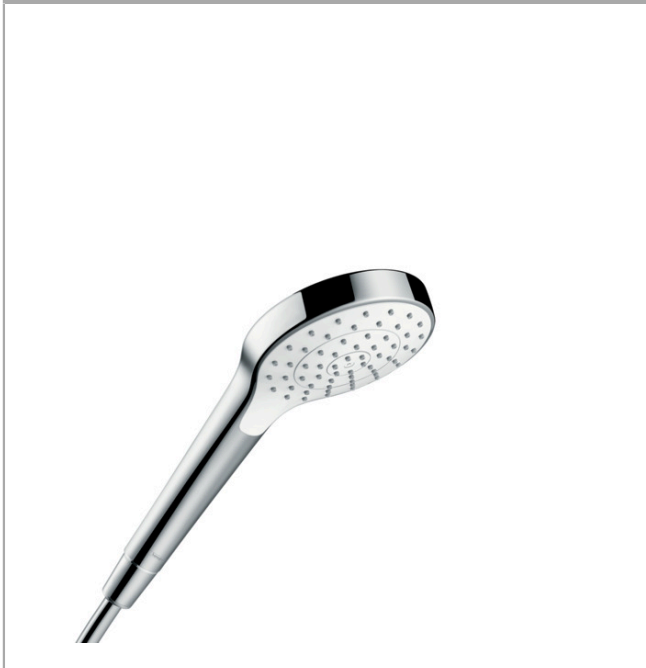

Croma S

Hand shower 110 1jet EcoSmart 9 l/min

Finish: **White/Chrome** Article Number: **26805400**

Description

product features

- shower head size: 110 mm
- spray type: Rain
- spray disc surface: easy cleanable plastic spray disc, white
- maximum flow rate at 3 bar: 9 l/min
- minimum flow pressure: 1 bar
- with internal water conduction
- rinseable screen seal
- connection thread G 1/2
- suitable for continuous flow water heaters

Technology

Certificates / Sustainability

Product image

Scale drawing

Flowchart

The consumption was measured in combination with the appropriate fittings (thermostat/mixer/ in-wall valve) to reflect actual application in practice.