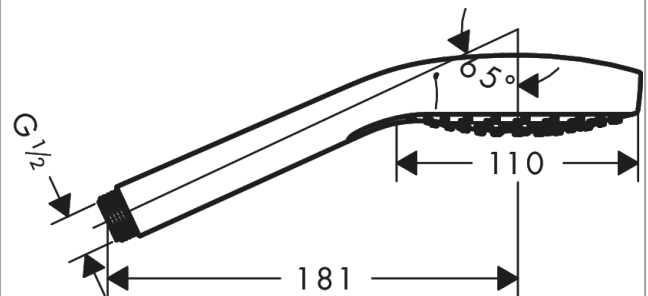

Scale drawing