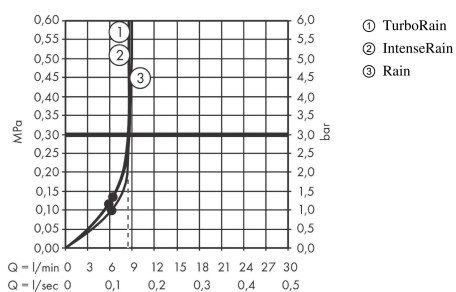

Flowchart

The consumption was measured in combination with the appropriate fittings (thermostat/mixer/in-wall valve) to reflect actual application in practice.