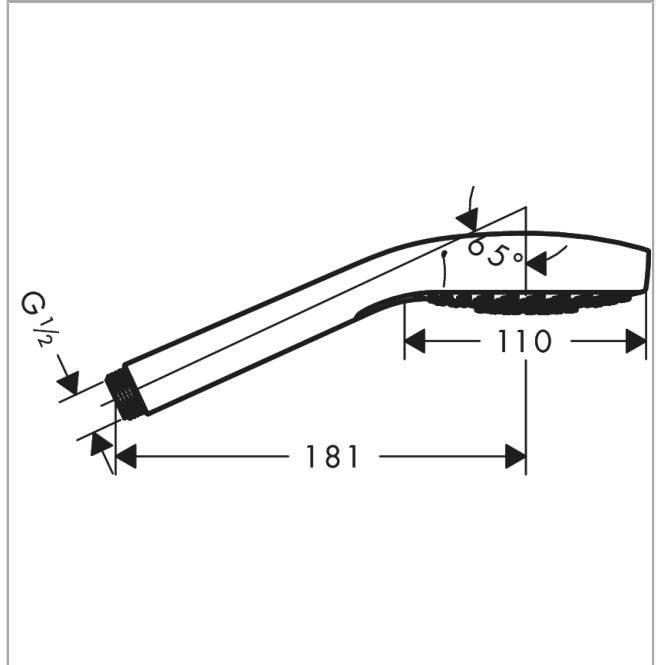

Scale drawing