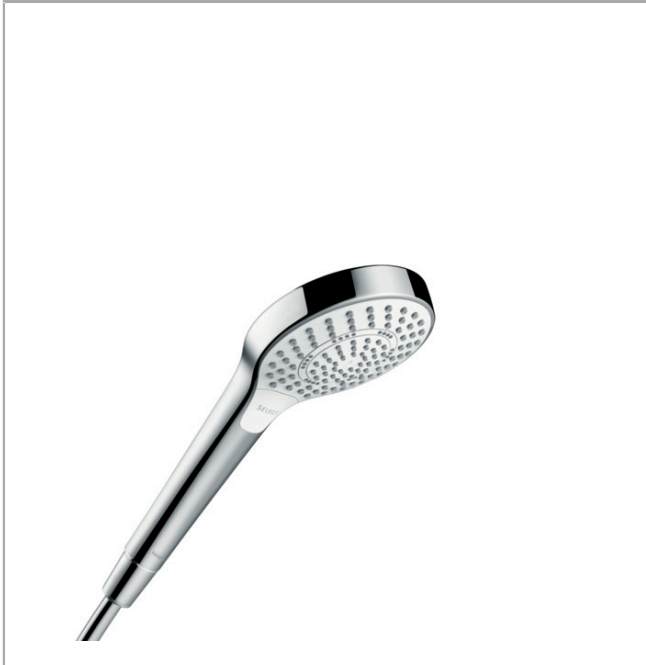

Croma Select S

Hand shower 110 Multi EcoSmart 9 l/min

Finish: **White/Chrome** Article Number: **26801400**

Description

product features

- shower head size: 110 mm
- spray type: SoftRain, IntenseRain, Massage spray
- convenient spray selection via Select button
- spray disc surface: easy cleanable plastic spray disc, white
- maximum flow rate at 3 bar: 9 l/min
- minimum flow pressure: 1,4 bar
- with internal water conduction
- rinseable screen seal
- connection thread G ½
- suitable for continuous flow water heaters

Technology

Certificates / Sustainability

Product image