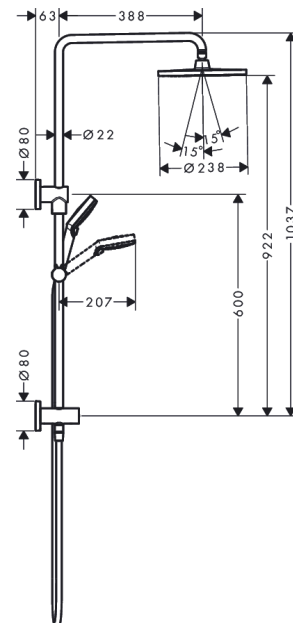

Crometta S
Showerpipe 240 EcoSmart 9 l/min Reno
 Finish: **Chrome** Article Number: **26742003**

Description

product features

- consists of: overhead shower, hand shower, shower hose, hand shower holder
- overhead shower Crometta S 240
- shower head size overhead shower: 240 mm
- spray type overhead shower: Rain
- flow rate of hand shower at 3 bar: 9 l/min
- maximum flow rate for Showerpipe at 3 bar: 9 l/min
- max. operating pressure: 6 bar
- ball-joint: overhead shower angle adjustable
- hand shower holder inclination angle can be adjusted by 45°
- mounting type: exposed installation
- shower arm length: 390 mm
- connection dimension: DN15
- connection thread G ½

Technology

Certificates / Sustainability

Product image

Scale drawing

Crometta S
Showerpipe 240 EcoSmart 9 l/min Reno
 Finish: **Chrome** Article Number: **26742003**

Flowchart