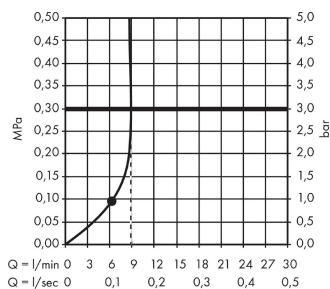

Flowchart

The consumption was measured in combination with the appropriate fittings (thermostat/mixer/ in-wall valve) to reflect actual application in practice.