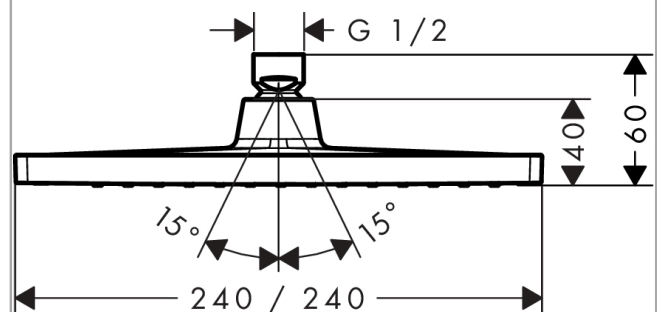

### product features

- shower head size: 240 x 240 mm
- spray type: Rain
- ball-joint: overhead shower angle adjustable
- material spray disc: plastic
- maximum flow rate at 3 bar: 8,1 l/min
- flow rate Rain spray (at 3 bar): 8,1 l/min
- function from: 6,9 l/min
- minimum flow pressure: 1 bar
- installation: ceiling or wall
- connection thread G ½
- connection dimension: DN15
- suitable for continuous flow water heaters

## Scale drawing