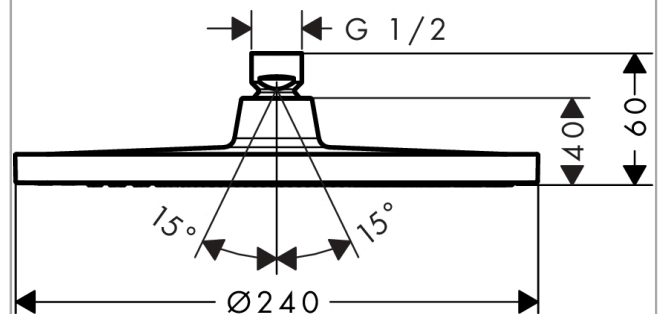

Crometta S

Overhead shower 240 1jet EcoSmart 9 l/min

Finish: **Matt Black** Article Number: **26724670**

Description

product features

- shower head size: 240 mm
- spray type: Rain
- ball-joint: overhead shower angle adjustable
- material spray disc: plastic
- maximum flow rate at 3 bar: 9 l/min
- flow rate Rain spray (at 3 bar): 9 l/min
- minimum flow pressure: 1 bar
- installation: ceiling or wall
- connection thread G ½
- connection dimension: DN15
- suitable for continuous flow water heaters

Technology

Certificates / Sustainability

Product image

Scale drawing

Flowchart

The consumption was measured in combination with the appropriate fittings (thermostat/mixer/ in-wall valve) to reflect actual application in practice.