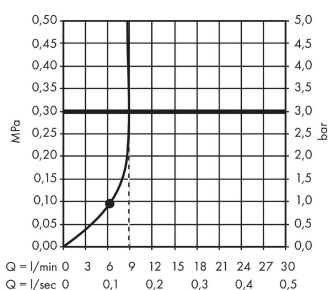

Crometta S

Overhead shower 240 1jet EcoSmart 9 l/min

Finish: **Matt Black** Article Number: **26724670**

Description

product features

- shower head size: 240 mm
- spray type: Rain
- ball-joint: overhead shower angle adjustable
- material spray disc: plastic
- maximum flow rate at 3 bar: 9 l/min
- flow rate Rain spray (at 3 bar): 9 l/min
- minimum flow pressure: 1 bar
- installation: ceiling or wall
- connection thread G ½
- connection dimension: DN15
- suitable for continuous flow water heaters

Technology

Certificates / Sustainability

Product image

Scale drawing

Flowchart

The consumption was measured in combination with the appropriate fittings (thermostat/mixer/ in-wall valve) to reflect actual application in practice.