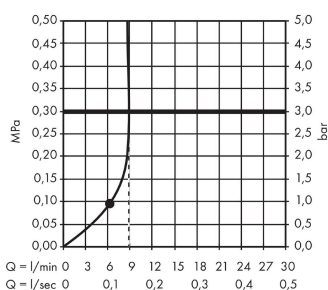

Crometta S
Overhead shower 240 1jet EcoSmart 9 l/min
 Finish: **Chrome** Article Number: **26724000**

Description

product features

- shower head size: 240 mm
- spray type: Rain
- ball-joint: overhead shower angle adjustable
- material spray disc: plastic
- maximum flow rate at 3 bar: 9 l/min
- flow rate Rain spray (at 3 bar): 9 l/min
- minimum flow pressure: 1 bar
- installation: ceiling or wall
- connection thread G 1/2
- connection dimension: DN15
- suitable for continuous flow water heaters

Technology

Certificates / Sustainability

Product image

Scale drawing

Flowchart

The consumption was measured in combination with the appropriate fittings (thermostat/mixer/ in-wall valve) to reflect actual application in practice.