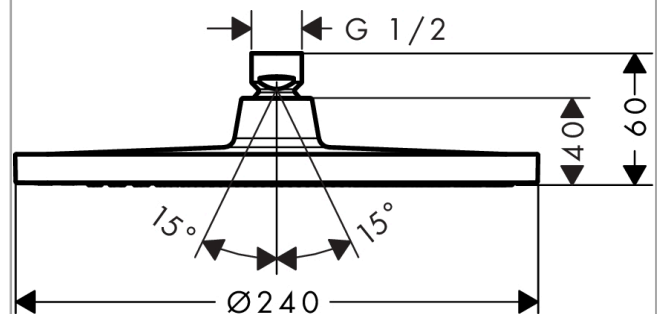

Crometta S
Overhead shower 240 1jet EcoSmart 9 l/min
 Finish: **Chrome** Article Number: **26724000**

Description

product features

- shower head size: 240 mm
- spray type: Rain
- ball-joint: overhead shower angle adjustable
- material spray disc: plastic
- maximum flow rate at 3 bar: 9 l/min
- flow rate Rain spray (at 3 bar): 9 l/min
- minimum flow pressure: 1 bar
- installation: ceiling or wall
- connection thread G 1/2
- connection dimension: DN15
- suitable for continuous flow water heaters

Technology

Certificates / Sustainability

Product image

Scale drawing

Flowchart

The consumption was measured in combination with the appropriate fittings (thermostat/mixer/ in-wall valve) to reflect actual application in practice.