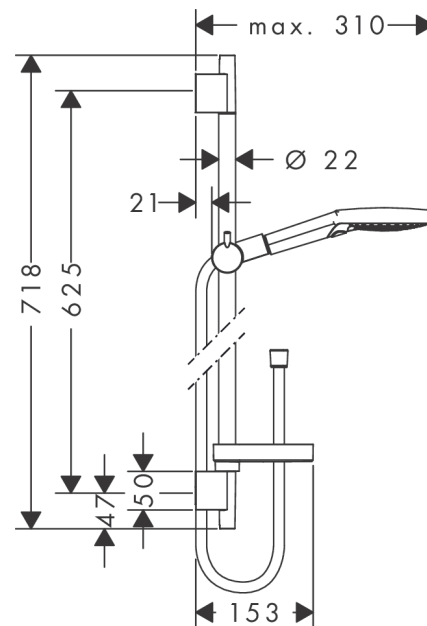

#### product features

- consists of: hand shower, shower bar, shower hose, slider, soap dish
- shower head size: 120 mm
- spray type: Whirl, Rain, RainAir
- convenient spray selection via Select button
- 90° position adjustable hand shower holder, pivots left and right, up and down
- maximum flow rate at 3 bar: 9 l/min
- wall supports of metal
- profile pipe: round
- shower bar diameter: 22 mm
- drilling distance 625 mm
- pivot connector prevents hose from tangling

### Technology

### Scale drawing

**Raindance Select S**  
**Shower set 120 3jet EcoSmart 9 l/min with shower bar 65 cm and soap dish**  
 Finish: **White/Chrome** Article Number: **26632403**

Installation examples