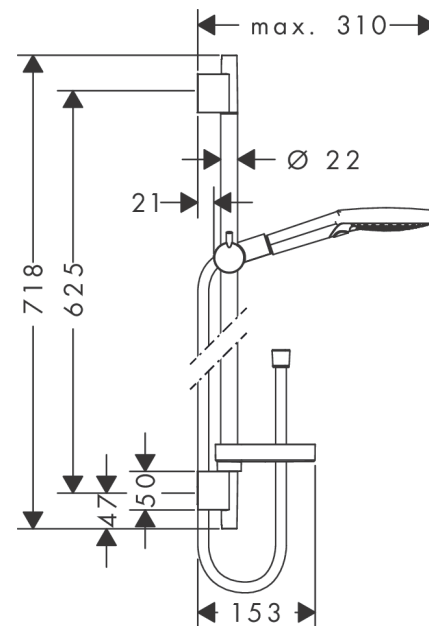

## Raindance Select S

Shower set 120 3jet EcoSmart 9 l/min with shower bar 65 cm and soap dish

Finish: **Brushed Black Chrome** Article Number: **26632343**

#### product features

- consists of: hand shower, shower bar, shower hose, slider, soap dish
- shower head size: 120 mm
- spray type: Whirl, Rain, RainAir
- convenient spray selection via Select button
- 90° position adjustable hand shower holder, pivots left and right, up and down
- maximum flow rate at 3 bar: 9 l/min
- wall supports of metal
- profile pipe: round
- shower bar diameter: 22 mm
- drilling distance 625 mm
- pivot connector prevents hose from tangling

### Technology

### Scale drawing

**Raindance Select S**  
**Shower set 120 3jet EcoSmart 9 l/min with shower bar 65 cm and soap dish**  
 Finish: **Brushed Black Chrome** Article Number: **26632343**

Installation examples