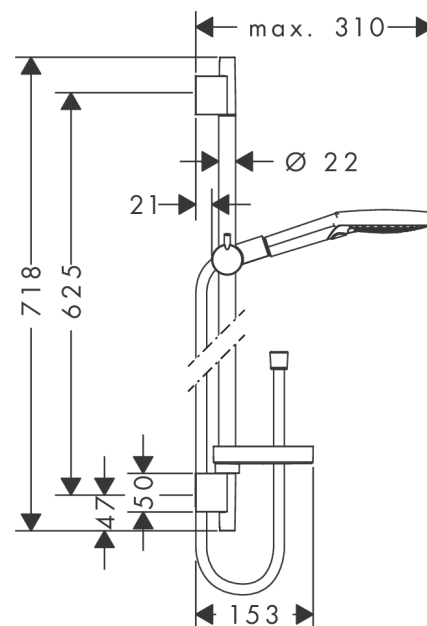

#### product features

- consists of: hand shower, shower bar, shower hose, slider, soap dish
- shower head size: 120 mm
- spray type: Whirl, Rain, RainAir
- convenient spray selection via Select button
- 90° position adjustable hand shower holder, pivots left and right, up and down
- maximum flow rate at 3 bar: 9 l/min
- wall supports of metal
- profile pipe: round
- shower bar diameter: 22 mm
- drilling distance 625 mm
- pivot connector prevents hose from tangling

### Technology

### Scale drawing

**Raindance Select S**  
**Shower set 120 3jet EcoSmart 9 l/min with shower bar 65 cm and soap dish**  
 Finish: **Chrome** Article Number: **26632003**

Installation examples