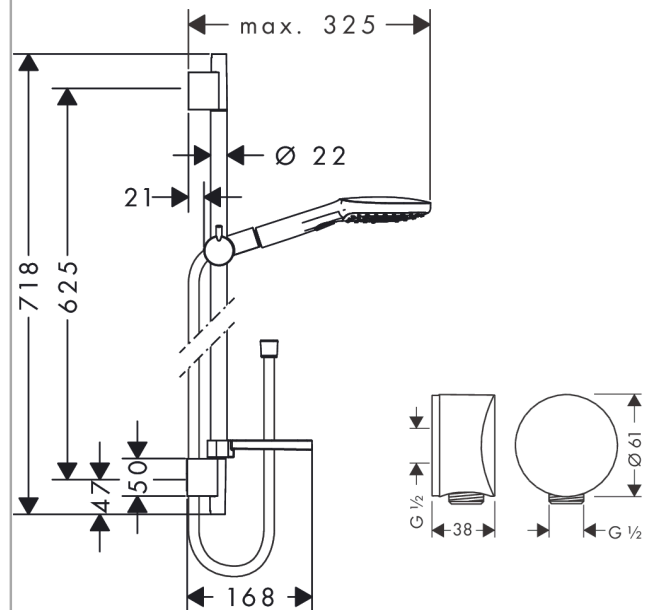

Raindance Select E

Shower set 120 3jet EcoSmart 9 l/min with shower bar 65 cm and soap dish

Finish: **Brushed Nickel** Article Number: **26622823**

Description

product features

- consists of: hand shower, shower bar, shower hose, slider, soap dish
- shower head size: 120 mm
- spray type: Rain, RainAir, Whirl
- convenient spray selection via Select button
- 90° position adjustable hand shower holder, pivots left and right, up and down
- maximum flow rate at 3 bar: 9 l/min
- operating pressure: min. 1 bar/max. 6 bar
- wall mounting: screw fastening
- wall supports made of plastic
- profile pipe: round
- shower bar diameter: 22 mm
- drilling distance 625 mm
- pivot connector prevents hose from tangling

Technology

Certificates / Sustainability

Product image

Scale drawing

Raindance Select E
Shower set 120 3jet EcoSmart 9 l/min with shower bar 65 cm and soap dish
 Finish: **Brushed Nickel** Article Number: **26622823**