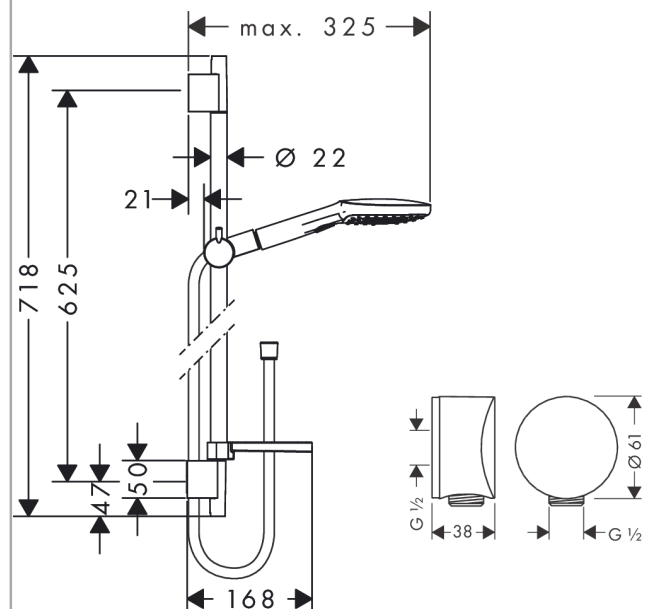

Raindance Select E

Shower set 120 3jet EcoSmart 9 l/min with shower bar 65 cm and soap dish

Finish: **Chrome** Article Number: **26622003**

Description

product features

- consists of: hand shower, shower bar, shower hose, slider, soap dish
- shower head size: 120 mm
- spray type: Rain, RainAir, Whirl
- convenient spray selection via Select button
- 90° position adjustable hand shower holder, pivots left and right, up and down
- maximum flow rate at 3 bar: 9 l/min
- operating pressure: min. 1 bar/max. 6 bar
- wall mounting: screw fastening
- wall supports made of plastic
- profile pipe: round
- shower bar diameter: 22 mm
- drilling distance 625 mm
- pivot connector prevents hose from tangling

Technology

Certificates / Sustainability

Product image

Scale drawing

Raindance Select E
Shower set 120 3jet EcoSmart 9 l/min with shower bar 65 cm and soap dish
 Finish: **Chrome** Article Number: **26622003**