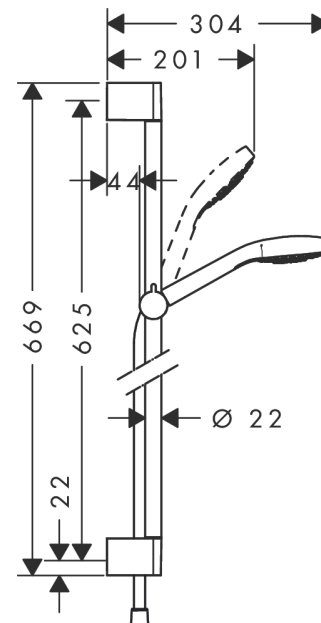

Croma Select S
Shower set 110 1jet EcoSmart 9 l/min with shower bar 65 cm
 Finish: **White/Chrome** Article Number: **26565400**

Description

product features

- consists of: hand shower, shower bar, shower hose, slider
- shower head size: 110 mm
- spray type: Rain
- hand shower holder inclination angle can be adjusted by 45°
- maximum flow rate at 3 bar: 9 l/min
- minimum flow pressure: 1,2 bar
- operating pressure: min. 1,2 bar/max. 6 bar
- wall mounting: screw fastening
- wall supports made of plastic
- profile pipe: round
- shower bar diameter: 22 mm
- drilling distance 625 mm
- pivot connector prevents hose from tangling

Technology

Certificates / Sustainability

WaterMark

Product image

Scale drawing

Croma Select S
Shower set 110 1jet EcoSmart 9 l/min with shower bar 65 cm
 Finish: **White/Chrome** Article Number: **26565400**

Flowchart

The consumption was measured in combination with the appropriate fittings (thermostat/mixer/ in-wall valve) to reflect actual application in practice.

Croma Select S
Shower set 110 1jet EcoSmart 9 l/min with shower bar 65 cm
 Finish: **White/Chrome** Article Number: **26565400**