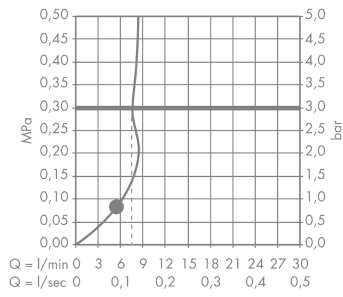

Croma Select S
Shower set 110 1jet EcoSmart 9 l/min with shower bar 65 cm
 Finish: **White/Chrome** Article Number: **26565400**

Description

product features

- consists of: hand shower, shower bar, shower hose, slider
- shower head size: 110 mm
- spray type: Rain
- hand shower holder inclination angle can be adjusted by 45°
- maximum flow rate at 3 bar: 9 l/min
- minimum flow pressure: 1,2 bar
- operating pressure: min. 1,2 bar/max. 6 bar
- wall mounting: screw fastening
- wall supports made of plastic
- profile pipe: round
- shower bar diameter: 22 mm
- drilling distance 625 mm
- pivot connector prevents hose from tangling

Technology

Certificates / Sustainability

WaterMark

Product image

Scale drawing

Croma Select S
Shower set 110 1jet EcoSmart 9 l/min with shower bar 65 cm
 Finish: **White/Chrome** Article Number: **26565400**

Flowchart

The consumption was measured in combination with the appropriate fittings (thermostat/mixer/ in-wall valve) to reflect actual application in practice.

Croma Select S
Shower set 110 1jet EcoSmart 9 l/min with shower bar 65 cm
 Finish: **White/Chrome** Article Number: **26565400**