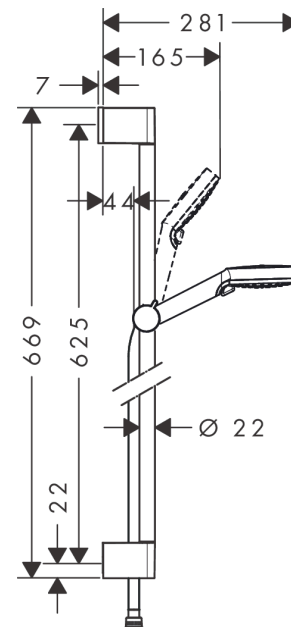

#### product features

- consists of: hand shower, shower bar, shower hose, slider
- shower head size: 100 mm
- spray type: Rain, IntenseRain
- spray type adjustment by turning spray disc
- hand shower holder inclination angle can be adjusted by 45°
- maximum flow rate at 3 bar: 5,7 l/min
- minimum flow pressure: 1 bar
- operating pressure: min. 1 bar/max. 6 bar
- wall mounting: screw fastening
- wall supports made of plastic
- profile pipe: round
- shower bar diameter: 22 mm
- drilling distance 625 mm
- pivot connector prevents hose from tangling
- EU taxonomy: max. 6 l/min - Substantial Contribution (SC) possible

### Scale drawing

**Crometta**

**Shower set 100 Vario Green 6 l/min with shower bar 65 cm**

Finish: **White/Chrome** Article Number: **26555400**

**Flowchart**

The consumption was measured in combination with the appropriate fittings (thermostat/mixer/in-wall valve) to reflect actual application in practice.

**Crometta**  
**Shower set 100 Vario Green 6 l/min with shower bar 65 cm**  
 Finish: **White/Chrome** Article Number: **26555400**

Installation examples