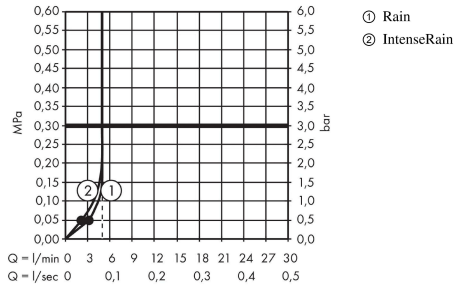

### Scale drawing

**Crometta**

**Shower set 100 Vario Green 6 l/min with shower bar 65 cm**

Finish: **White/Chrome** Article Number: **26555400**

**Flowchart**

The consumption was measured in combination with the appropriate fittings (thermostat/mixer/in-wall valve) to reflect actual application in practice.