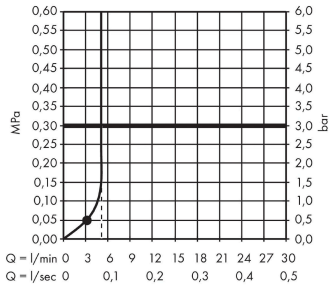

#### product features

- consists of: hand shower, shower bar, shower hose, slider
- shower head size: 100 mm
- spray type: Rain
- hand shower holder inclination angle can be adjusted by 45°
- maximum flow rate at 3 bar: 5,7 l/min
- minimum flow pressure: 1 bar
- operating pressure: min. 1 bar/max. 6 bar
- wall mounting: screw fastening
- wall supports made of plastic
- profile pipe: round
- shower bar diameter: 22 mm
- drilling distance 625 mm
- pivot connector prevents hose from tangling
- EU taxonomy: max. 6 l/min - Substantial Contribution (SC) possible

### Product image

### Scale drawing

**Crometta**  
**Shower set 100 1jet Green 6 l/min with shower bar 65 cm**  
 Finish: **White/Chrome** Article Number: **26554400**

**Flowchart**

The consumption was measured in combination with the appropriate fittings (thermostat/mixer/in-wall valve) to reflect actual application in practice.