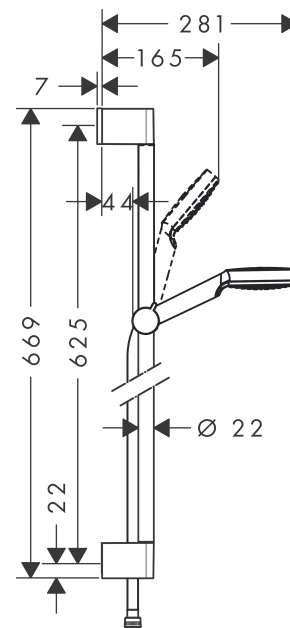

## Crometta

Shower set 100 1jet Green 6 l/min with shower bar 65 cm

Finish: **White/Chrome** Article Number: **26554400**

#### product features

- consists of: hand shower, shower bar, shower hose, slider
- shower head size: 100 mm
- spray type: Rain
- hand shower holder inclination angle can be adjusted by 45°
- maximum flow rate at 3 bar: 5,7 l/min
- minimum flow pressure: 1 bar
- operating pressure: min. 1 bar/max. 6 bar
- wall mounting: screw fastening
- wall supports made of plastic
- profile pipe: round
- shower bar diameter: 22 mm
- drilling distance 625 mm
- pivot connector prevents hose from tangling
- EU taxonomy: max. 6 l/min - Substantial Contribution (SC) possible

### Scale drawing

**Crometta**  
**Shower set 100 1jet Green 6 l/min with shower bar 65 cm**  
 Finish: **White/Chrome** Article Number: **26554400**

**Flowchart**

The consumption was measured in combination with the appropriate fittings (thermostat/mixer/in-wall valve) to reflect actual application in practice.