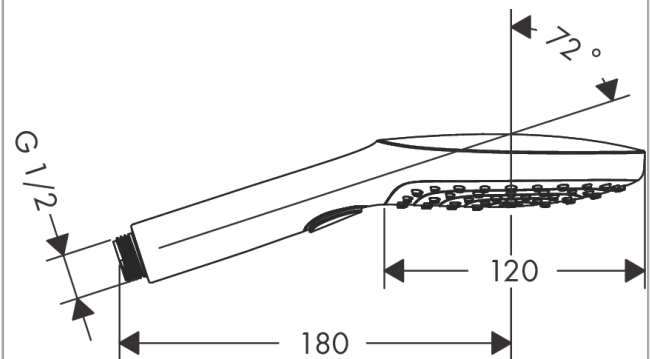

Scale drawing