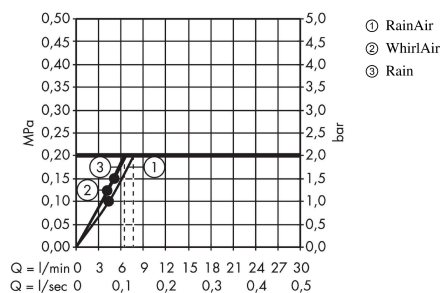

Flowchart

The consumption was measured in combination with the appropriate fittings (thermostat/mixer/ in-wall valve) to reflect actual application in practice.