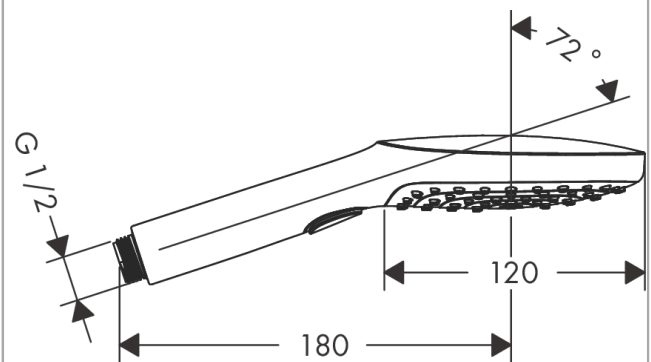

Scale drawing