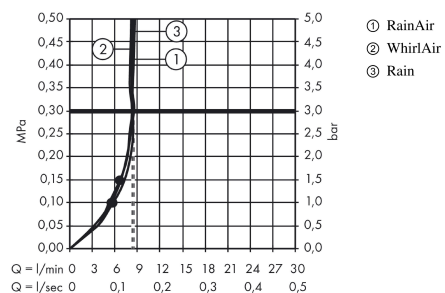

### Description

**product features**

- shower head size: 120 mm
- spray type: Rain, RainAir, Whirl
- convenient spray selection via Select button
- spray disc surface: easy cleanable plastic spray disc
- maximum flow rate at 3 bar: 8,5 l/min
- hand shower with 2-shell construction
- with internal water conduction
- rinseable screen seal
- connection thread G 1/2
- suitable for continuous flow water heaters

### Product image

### Scale drawing

### Flowchart

The consumption was measured in combination with the appropriate fittings (thermostat/mixer/ in-wall valve) to reflect actual application in practice.

The consumption was measured in combination with the appropriate fittings (thermostat/mixer/ in-wall valve) to reflect actual application in practice.