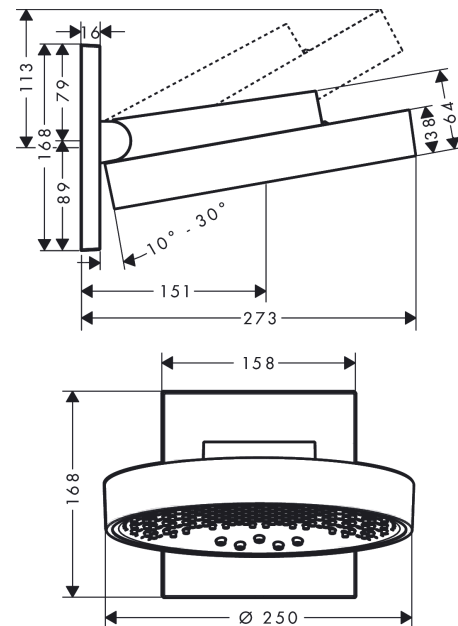

Rainfinity
Overhead shower 250 3jet with wall connector
Finish: **Matt White** Article Number: **26233707**

Description

product features

- consists of: overhead shower, wall connector
- shower head size: 250 mm
- spray type: PowderRain, Intense PowderRain, RainStream
- Select button on thermostat
- projection 273 mm
- middle spray disc: 151 mm
- frame: metal
- material spray disc: aluminium
- spray disc surface: graphite
- shower arm vertically inclinable by 10-30°
- maximum flow rate at 3 bar: 9 l/min
- flow rate PowderRain spray (at 3 bar): 9 l/min
- flow rate Intense PowderRain (at 3 bar): 9 l/min
- flow rate RainStream spray (at 3 bar): 9 l/min
- the 3 spray zones must be controlled via 3 valves or a diverter valve with 3 outlets
- overhead shower removable for cleaning
- installation: wall-mounted - based on iBox
- connection dimension: DN15
- not suitable for continuous flow water heaters

Technology

Design awards

Certificates / Sustainability

Product image

Scale drawing