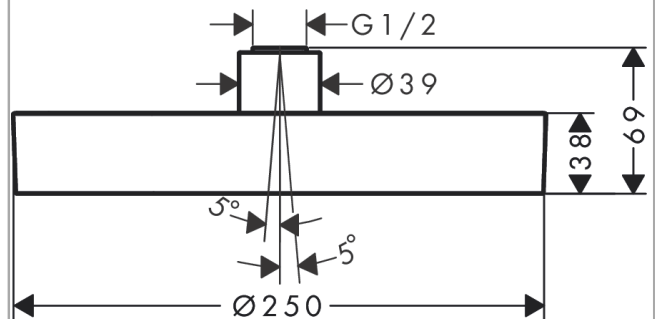

Rainfinity

Overhead shower 250 1jet

Finish: **Matt White** Article Number: **26229707**

Description

product features

- shower head size: 250 mm
- spray type: PowderRain
- ball-joint: overhead shower angle (2 x 5°) adjustable
- frame: metal
- material spray disc: aluminium
- spray disc surface: graphite
- maximum flow rate at 3 bar: 9 l/min
- function from: 8,5 l/min
- overhead shower removable for cleaning
- installation: ceiling or wall, Tool-free assembly and disassembly
- connection thread G ½
- connection dimension: DN15
- not suitable for continuous flow water heaters

Technology

Design awards

Certificates / Sustainability

Product image

Scale drawing

Rainfinity

Overhead shower 250 1jet

Finish: **Matt White** Article Number: **26229707**

Flowchart

The consumption was measured in combination with the appropriate fittings (thermostat/mixer/in-wall valve) to reflect actual application in practice.