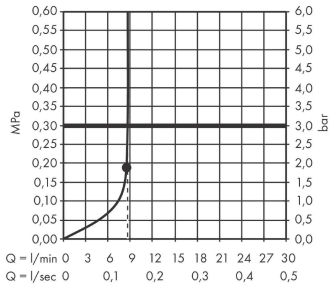

Rainfinity

Overhead shower 250 1jet

Finish: **Matt White** Article Number: **26229707**

Description

product features

- shower head size: 250 mm
- spray type: PowderRain
- ball-joint: overhead shower angle (2 x 5°) adjustable
- frame: metal
- material spray disc: aluminium
- spray disc surface: graphite
- maximum flow rate at 3 bar: 9 l/min
- function from: 8,5 l/min
- overhead shower removable for cleaning
- installation: ceiling or wall, Tool-free assembly and disassembly
- connection thread G ½
- connection dimension: DN15
- not suitable for continuous flow water heaters

Technology

Design awards

Certificates / Sustainability

Product image

Scale drawing

Rainfinity

Overhead shower 250 1jet

Finish: **Matt White** Article Number: **26229707**

Flowchart

The consumption was measured in combination with the appropriate fittings (thermostat/mixer/in-wall valve) to reflect actual application in practice.