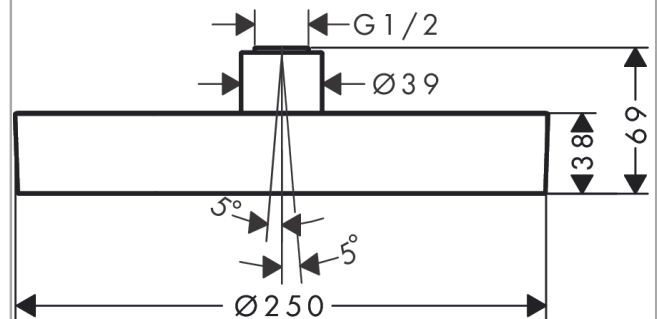

Rainfinity

Overhead shower 250 1jet

Finish: **Chrome** Article Number: **26229007**

Description

product features

- shower head size: 250 mm
- spray type: PowderRain
- ball-joint: overhead shower angle (2 x 5°) adjustable
- frame: metal
- material spray disc: aluminium
- spray disc surface: graphite
- maximum flow rate at 3 bar: 9 l/min
- function from: 8,5 l/min
- overhead shower removable for cleaning
- installation: ceiling or wall, Tool-free assembly and disassembly
- connection thread G ½
- connection dimension: DN15
- not suitable for continuous flow water heaters

Technology

Design awards

Certificates / Sustainability

Product image

Scale drawing

Rainfinity

Overhead shower 250 1jet

Finish: **Chrome** Article Number: **26229007**

Flowchart

The consumption was measured in combination with the appropriate fittings (thermostat/mixer/in-wall valve) to reflect actual application in practice.