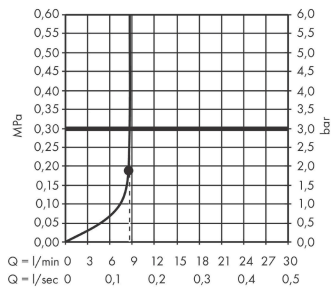

Rainfinity

Overhead shower 250 1jet

Finish: **Chrome** Article Number: **26229007**

Description

product features

- shower head size: 250 mm
- spray type: PowderRain
- ball-joint: overhead shower angle (2 x 5°) adjustable
- frame: metal
- material spray disc: aluminium
- spray disc surface: graphite
- maximum flow rate at 3 bar: 9 l/min
- function from: 8,5 l/min
- overhead shower removable for cleaning
- installation: ceiling or wall, Tool-free assembly and disassembly
- connection thread G ½
- connection dimension: DN15
- not suitable for continuous flow water heaters

Technology

Design awards

Certificates / Sustainability

Product image

Scale drawing

Rainfinity

Overhead shower 250 1jet

Finish: **Chrome** Article Number: **26229007**

Flowchart

The consumption was measured in combination with the appropriate fittings (thermostat/mixer/in-wall valve) to reflect actual application in practice.