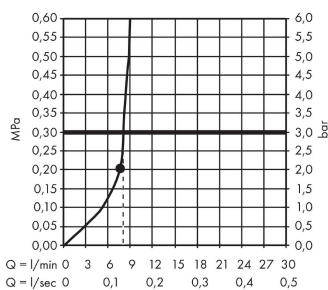

Croma

Overhead shower 280 1jet EcoSmart 9 l/min

Finish: **Polished Gold Optic** Article Number: **26221990**

Description

product features

- shower head size: 280 mm
- spray type: RainAir
- ball-joint: overhead shower angle adjustable
- material spray disc: metal
- maximum flow rate at 3 bar: 8,5 l/min
- flow rate RainAir spray (at 3 bar): 8,5 l/min
- minimum flow pressure: 2 bar
- spray disc removable for cleaning
- installation: ceiling or wall
- connection thread G ½
- connection dimension: DN15
- suitable for continuous flow water heaters

Technology

Design awards

Certificates / Sustainability

Product image

Scale drawing

Flowchart

The consumption was measured in combination with the appropriate fittings (thermostat/mixer/in-wall valve) to reflect actual application in practice.