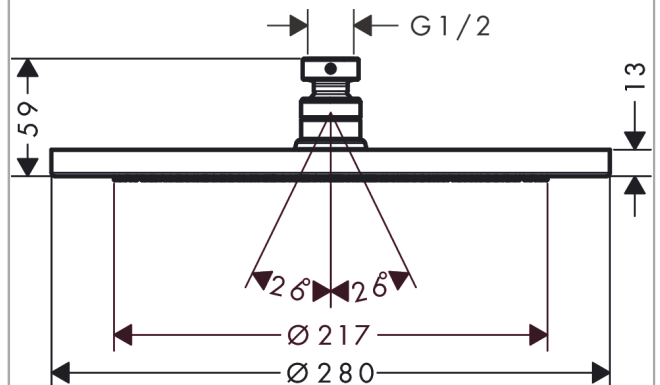

Croma

Overhead shower 280 1jet EcoSmart 9 l/min

Finish: **Polished Gold Optic** Article Number: **26221990**

Description

product features

- shower head size: 280 mm
- spray type: RainAir
- ball-joint: overhead shower angle adjustable
- material spray disc: metal
- maximum flow rate at 3 bar: 8,5 l/min
- flow rate RainAir spray (at 3 bar): 8,5 l/min
- minimum flow pressure: 2 bar
- spray disc removable for cleaning
- installation: ceiling or wall
- connection thread G ½
- connection dimension: DN15
- suitable for continuous flow water heaters

Technology

Design awards

Certificates / Sustainability

Product image

Scale drawing

Flowchart

The consumption was measured in combination with the appropriate fittings (thermostat/mixer/in-wall valve) to reflect actual application in practice.