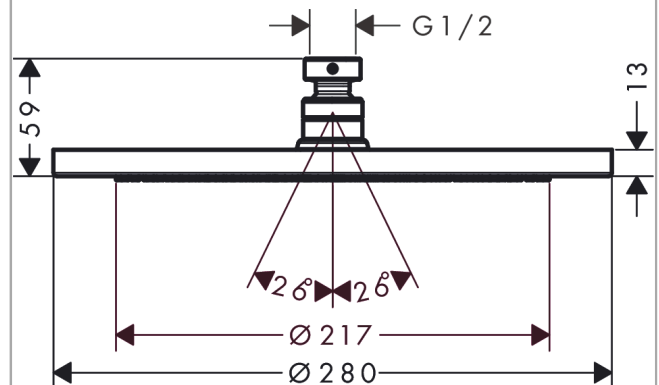

Scale drawing