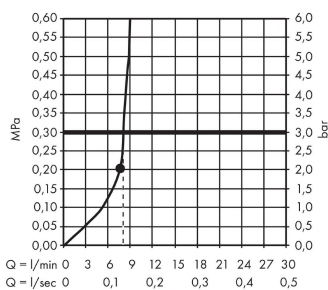

Croma

Overhead shower 280 1jet EcoSmart 9 l/min

Finish: **Matt Black** Article Number: **26221670**

Description

product features

- shower head size: 280 mm
- spray type: RainAir
- ball-joint: overhead shower angle adjustable
- material spray disc: metal
- maximum flow rate at 3 bar: 8,5 l/min
- flow rate RainAir spray (at 3 bar): 8,5 l/min
- minimum flow pressure: 2 bar
- spray disc removable for cleaning
- installation: ceiling or wall
- connection thread G ½
- connection dimension: DN15
- suitable for continuous flow water heaters

Technology

Design awards

Certificates / Sustainability

Product image

Scale drawing

Flowchart

The consumption was measured in combination with the appropriate fittings (thermostat/mixer/in-wall valve) to reflect actual application in practice.