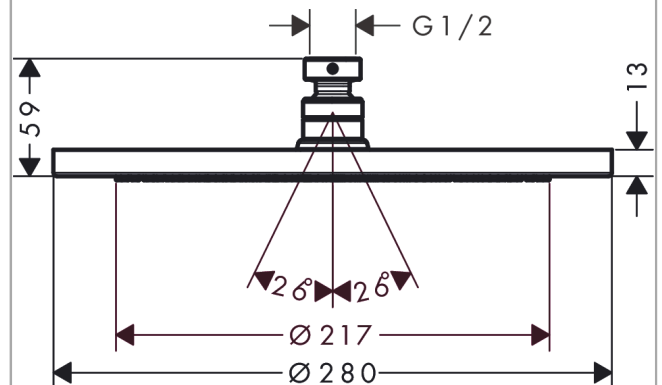

Croma

Overhead shower 280 1jet EcoSmart 9 l/min

Finish: **Matt Black** Article Number: **26221670**

Description

product features

- shower head size: 280 mm
- spray type: RainAir
- ball-joint: overhead shower angle adjustable
- material spray disc: metal
- maximum flow rate at 3 bar: 8,5 l/min
- flow rate RainAir spray (at 3 bar): 8,5 l/min
- minimum flow pressure: 2 bar
- spray disc removable for cleaning
- installation: ceiling or wall
- connection thread G ½
- connection dimension: DN15
- suitable for continuous flow water heaters

Technology

Design awards

Certificates / Sustainability

Product image

Scale drawing

Flowchart

The consumption was measured in combination with the appropriate fittings (thermostat/mixer/in-wall valve) to reflect actual application in practice.