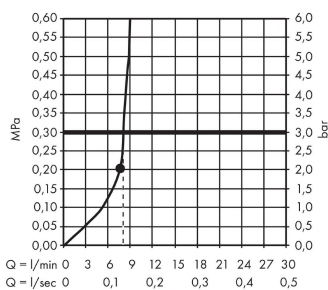

Croma

Overhead shower 280 1jet EcoSmart 9 l/min

Finish: **Brushed Black Chrome** Article Number: **26221340**

Description

product features

- shower head size: 280 mm
- spray type: RainAir
- ball-joint: overhead shower angle adjustable
- material spray disc: metal
- maximum flow rate at 3 bar: 8,5 l/min
- flow rate RainAir spray (at 3 bar): 8,5 l/min
- minimum flow pressure: 2 bar
- spray disc removable for cleaning
- installation: ceiling or wall
- connection thread G ½
- connection dimension: DN15
- suitable for continuous flow water heaters

Technology

Design awards

Certificates / Sustainability

Product image

Scale drawing

Flowchart

The consumption was measured in combination with the appropriate fittings (thermostat/mixer/ in-wall valve) to reflect actual application in practice.