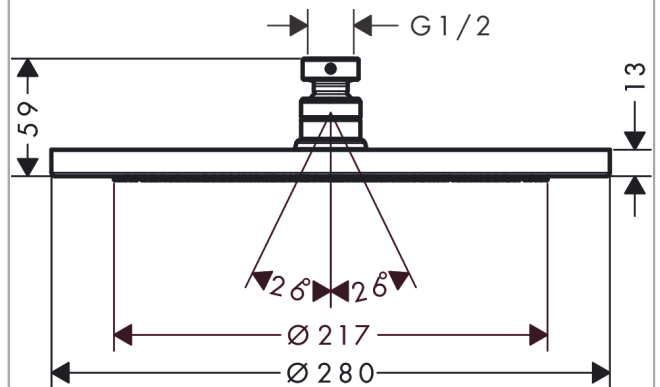

Croma

Overhead shower 280 1jet EcoSmart 9 l/min

Finish: **Brushed Black Chrome** Article Number: **26221340**

Description

product features

- shower head size: 280 mm
- spray type: RainAir
- ball-joint: overhead shower angle adjustable
- material spray disc: metal
- maximum flow rate at 3 bar: 8,5 l/min
- flow rate RainAir spray (at 3 bar): 8,5 l/min
- minimum flow pressure: 2 bar
- spray disc removable for cleaning
- installation: ceiling or wall
- connection thread G ½
- connection dimension: DN15
- suitable for continuous flow water heaters

Technology

Design awards

Certificates / Sustainability

Product image

Scale drawing

Flowchart

The consumption was measured in combination with the appropriate fittings (thermostat/mixer/ in-wall valve) to reflect actual application in practice.