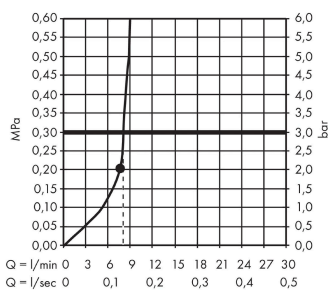

Croma

Overhead shower 280 1jet EcoSmart 9 l/min

Finish: **Brushed Bronze** Article Number: **26221140**

Description

product features

- shower head size: 280 mm
- spray type: RainAir
- ball-joint: overhead shower angle adjustable
- material spray disc: metal
- maximum flow rate at 3 bar: 8,5 l/min
- flow rate RainAir spray (at 3 bar): 8,5 l/min
- minimum flow pressure: 2 bar
- spray disc removable for cleaning
- installation: ceiling or wall
- connection thread G ½
- connection dimension: DN15
- suitable for continuous flow water heaters

Technology

Design awards

Certificates / Sustainability

Product image

Scale drawing

Flowchart

The consumption was measured in combination with the appropriate fittings (thermostat/mixer/ in-wall valve) to reflect actual application in practice.