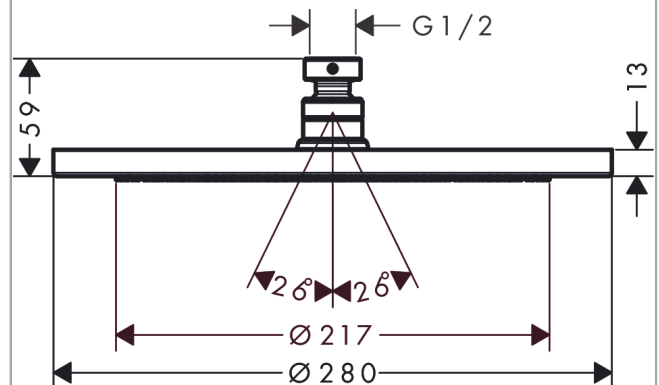

Croma

Overhead shower 280 1jet EcoSmart 9 l/min

Finish: **Brushed Bronze** Article Number: **26221140**

Description

product features

- shower head size: 280 mm
- spray type: RainAir
- ball-joint: overhead shower angle adjustable
- material spray disc: metal
- maximum flow rate at 3 bar: 8,5 l/min
- flow rate RainAir spray (at 3 bar): 8,5 l/min
- minimum flow pressure: 2 bar
- spray disc removable for cleaning
- installation: ceiling or wall
- connection thread G ½
- connection dimension: DN15
- suitable for continuous flow water heaters

Technology

Design awards

Certificates / Sustainability

Product image

Scale drawing

Flowchart

The consumption was measured in combination with the appropriate fittings (thermostat/mixer/ in-wall valve) to reflect actual application in practice.